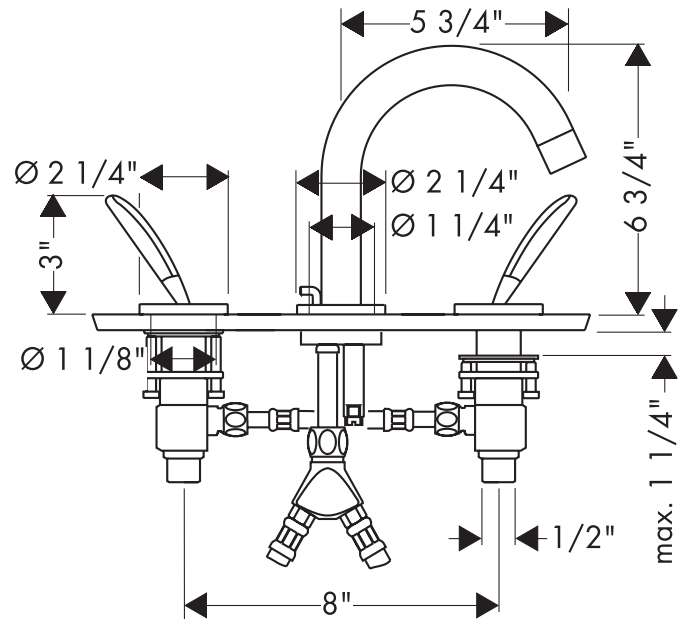

Axor Starck Widespread Lav Set 10133XX1

Available in Chrome (00), Brushed Nickel (82)

Product Specification

Feather style handles with low-profile trim

Ceramic valves

Flexible connecting hoses accommodate a variety of installations

Includes pop-up drain

ADA compliant

Flow rate 2.2 gpm

Hole size in mounting surface

valves $1 \frac{1}{4}$ "

spout $1 \frac{3}{8}$ "

Max. mounting surface thickness $1 \frac{1}{4}$ "

Requires $\frac{1}{2}$ " supply lines (not included)