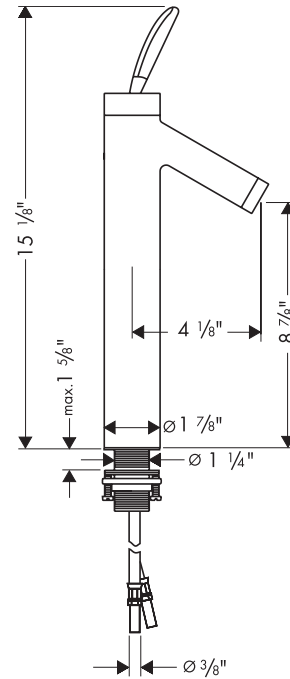

Axor Starck Lav Mixer - Tall, without Pop-up Assembly

10028XX1

Available in Chrome (00), Brushed Nickel (82)

Product Specification

Single hole installation

Single handle operation

Ceramic cartridge

No drain or pull rod

Created for vessel-type sinks

ADA compliant

Flow rate 2.2 gpm

Hole size in mounting surface 1 3/8"

Max. mounting surface thickness 1 5/8"

3/8" supply hoses – requires 3/8" compression fittings (not included)

Available accessory: grid drain 06400XX0

hansgrohe