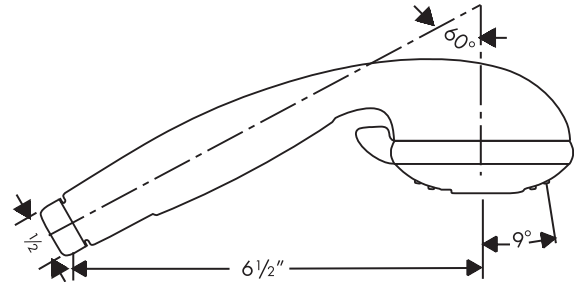

Croma 3-Jet Sam Set

06495XX0

Available in Chrome (00), Brushed Nickel (82)

Product Specification

Showerarm mount

Croma 3-jet handshower

3 spray modes: full, massage, mono

Flow rate 2.5 gpm

63" Techniflex handshower hose

Protection against back siphonage provided by check valve in showerarm mount