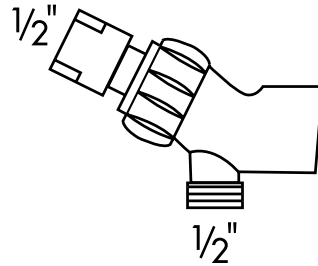

Croma 3-Jet Sam Set

06495XX0

Available in Chrome (00), Brushed Nickel (82)

Product Specification

Showerarm mount

Croma 3-jet handshower

3 spray modes: full, massage, mono

Flow rate 2.5 gpm

63" Techniflex handshower hose

Protection against back siphonage provided by check valve in showerarm mount