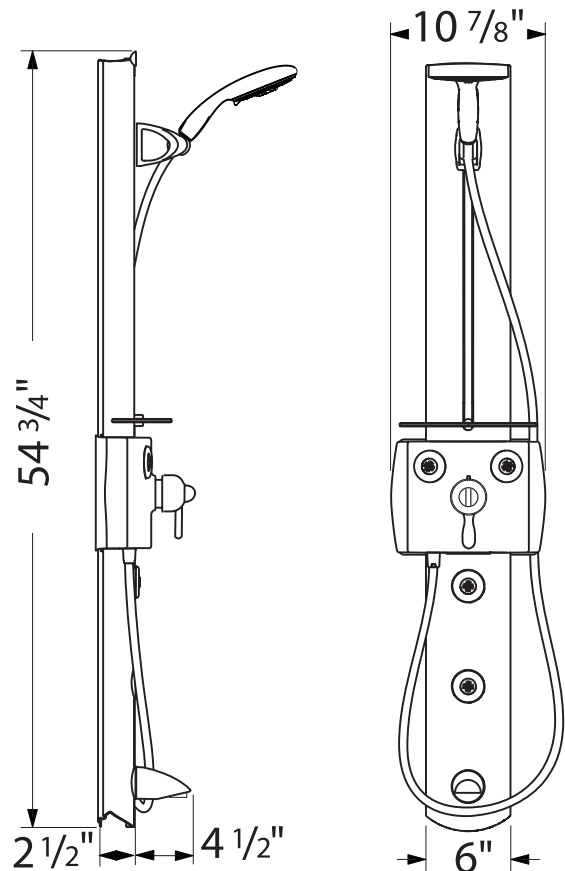

Solaris™ Interaktiv Showerpanel II 06550XX0

Trim available in Chrome (00), Brushed Nickel (82)

Product Specification

Satin chrome panel

Anodized aluminum body

Raindance E 150 3-Jet handshower with 63" Techniflex hose

flow rate: 2.5 gpm

3 spray modes: Rain AIR, Balance AIR, Whirl AIR

Integral wallbar - handshower holder is height and angle adjustable

ThermoBalance™ thermostatic mixing valve with integral volume control & diverter

flow rate: up to 8 gpm @ 44 psi

4 angle adjustable bodyjets

Tub spout

Pre-plumbed

1/2" connections

Protection against back siphonage provided by check valve in handshower outlet

hansgrohe