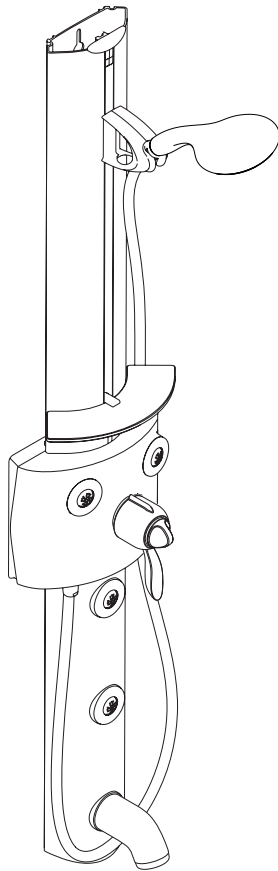

Solaris™ Interaktiv Showerpanel II 06550XX0

Trim available in Chrome (00), Brushed Nickel (82)

Product Specification

Satin chrome panel

Anodized aluminum body

Raindance E 150 3-Jet handshower with 63" Techniflex hose

flow rate: 2.5 gpm

3 spray modes: Rain AIR, Balance AIR, Whirl AIR

Integral wallbar - handshower holder is height and angle adjustable

ThermoBalance™ thermostatic mixing valve with integral volume control & diverter

flow rate: up to 8 gpm @ 44 psi

4 angle adjustable bodyjets

Tub spout

Pre-plumbed

1/2" connections

Protection against back siphonage provided by check valve in handshower outlet

hansgrohe