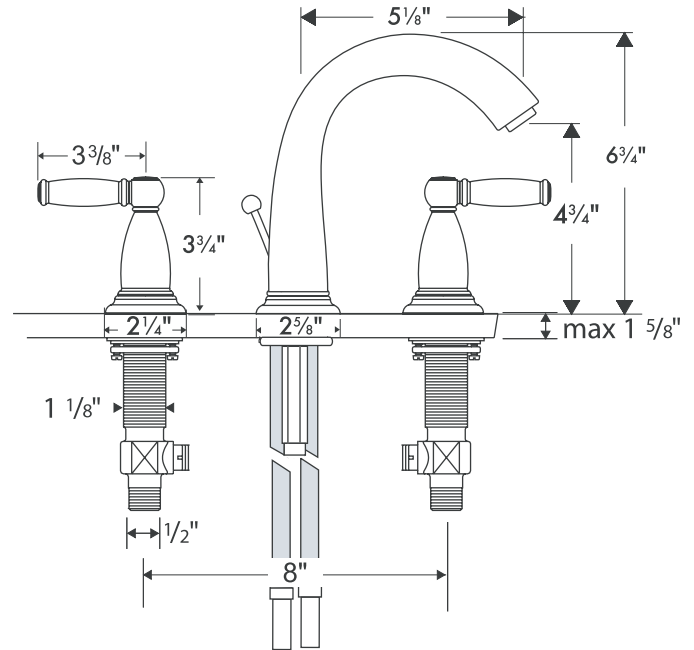

Retroaktiv™ Swing Widespread Lav Set 06117XX0

Available in Chrome (00), Oil Rub Bronze (62), Brushed Nickel (82), Polished Nickel (83)

Product Specification

Solid brass

Lever handles

Versatile mounting system – will accommodate a variety of installations*

90° ceramic cartridges

Cascade no-clog aerator

2.2 gpm

Includes pop-up drain

Requires 1/2" supply lines (not included)

Hole size in mounting surface: valves 1 1/4", spout 1 3/8"

Max. thickness of mounting surface: 1 5/8"

ADA compliant

*Due to the size of the handle deco-rings, this unit cannot be used in a 4" application.

hansgrohe