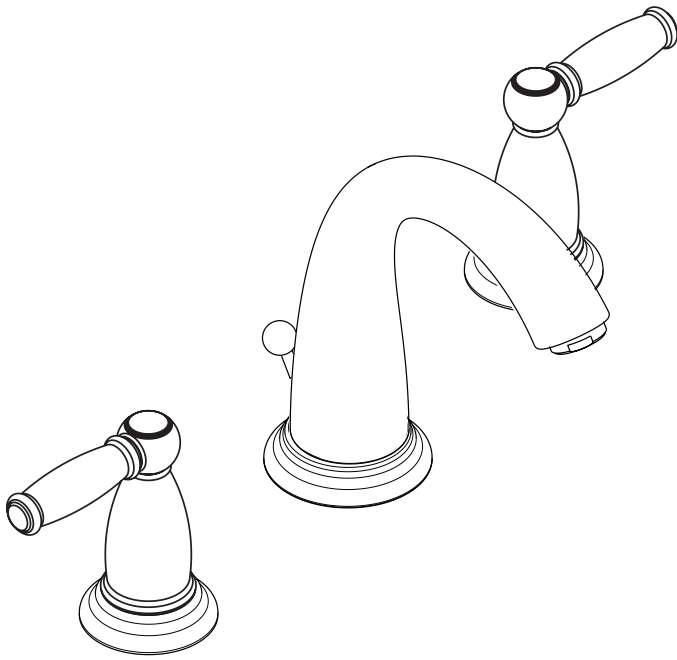

Retroaktiv™ Swing Widespread Lav Set 06117XX0

Available in Chrome (00), Oil Rub Bronze (62), Brushed Nickel (82), Polished Nickel (83)

Product Specification

Solid brass

Lever handles

Versatile mounting system – will accommodate a variety of installations*

90° ceramic cartridges

Cascade no-clog aerator

2.2 gpm

Includes pop-up drain

Requires 1/2" supply lines (not included)

Hole size in mounting surface: valves 1 1/4", spout 1 3/8"

Max. thickness of mounting surface: 1 5/8"

ADA compliant

*Due to the size of the handle deco-rings, this unit cannot be used in a 4" application.

hansgrohe