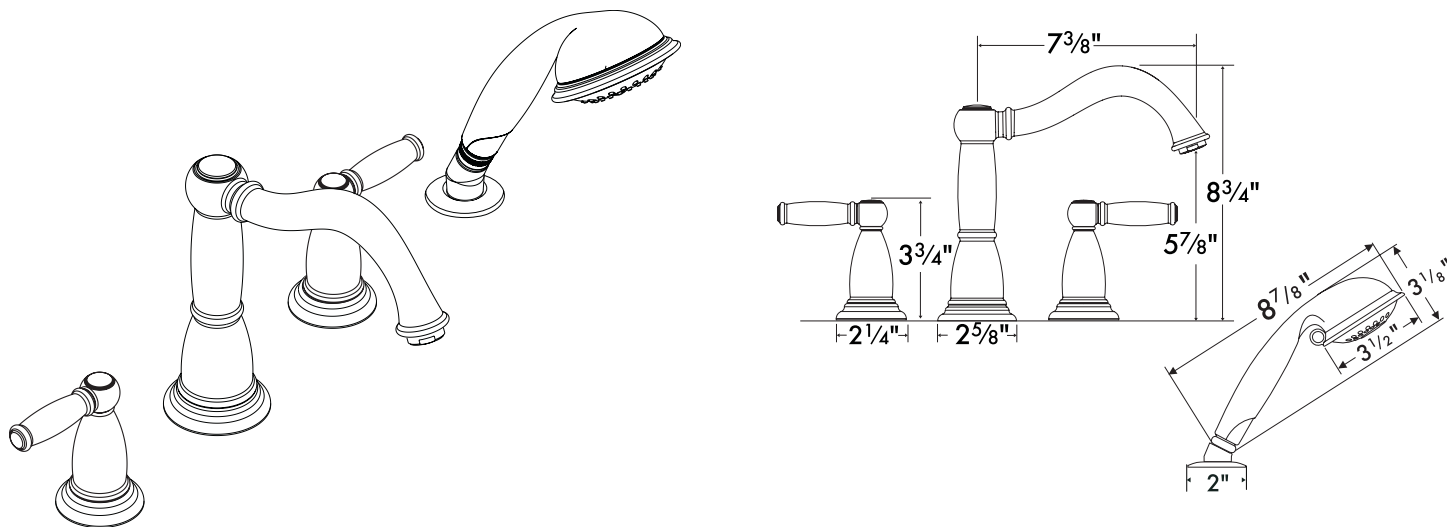

Trim, Tango™ 4-Hole Tub Filler 06046XX0

Available in Chrome (00), Oil Rub Bronze (62), Brushed Nickel (82), Polished Nickel (83)

Product Specification

Lever handles

Solid brass

Retroaktiv handshower

two spray modes - normal and massage

flow rate 2.5 gpm

Rubit™ cleaning system

Protection against back siphonage provided by check valve

Spout with integral diverter

Requires rough valve 06646000

hansgrohe