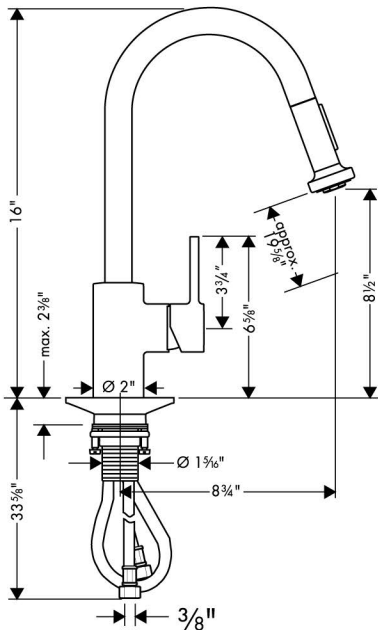

# Talis S HighArc 2-Spray Pull-Down Kitchen Faucet

06801XX1

**QUICK  
CLEAN**

## Product Features

- Solid brass
- Ceramic cartridge
- Pull-down spray with two spray modes: full and needle
- Quiet, durable nylon hose
- Spout swivels 360°
- 1.5 gpm
- Protection against backflow provided by check valve

## Optional Accessories

Soap dispenser	06328XX0
----------------	----------

The measurements shown are for reference only.

Products and specifications shown are subject to change without notice.

Specification sheet revised 3/2010