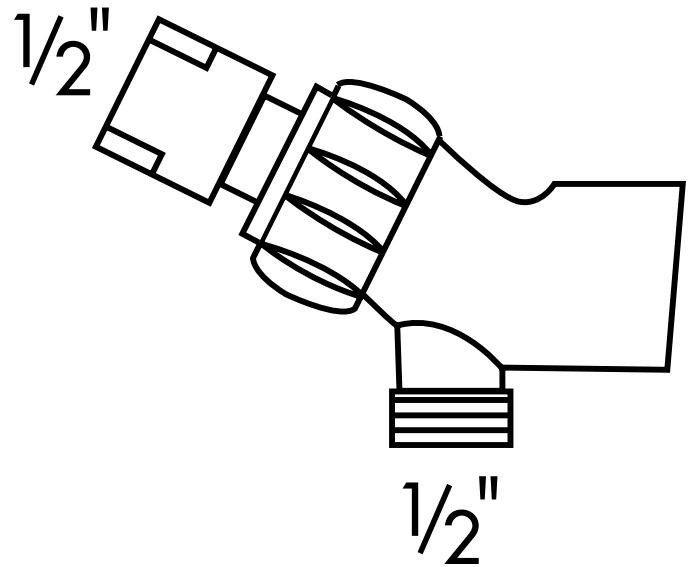

Showerarm Mount

06505XX3

Available in Chrome (00), Oil Rub Bronze (62), Brushed Nickel (82), Polished Nickel (83), Polished Brass (93)

Product Specification

- Easily replaces showerhead with handshower
- Mounts on end of 1/2" showerarm
- Angle adjustable
- 2.5 gpm flow restrictor
- Integral check valve