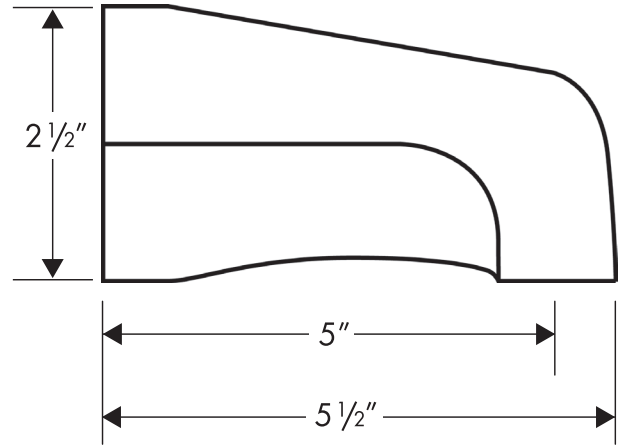

# Hansgrohe Commercial Tub Spout

06500001

Available in Chrome

## Product Specification

1/2" NPT female inlet

Requires 1/2" NPT nipple, extending 4"- 4 1/4" from the surface of the finished wall

**hansgrohe**