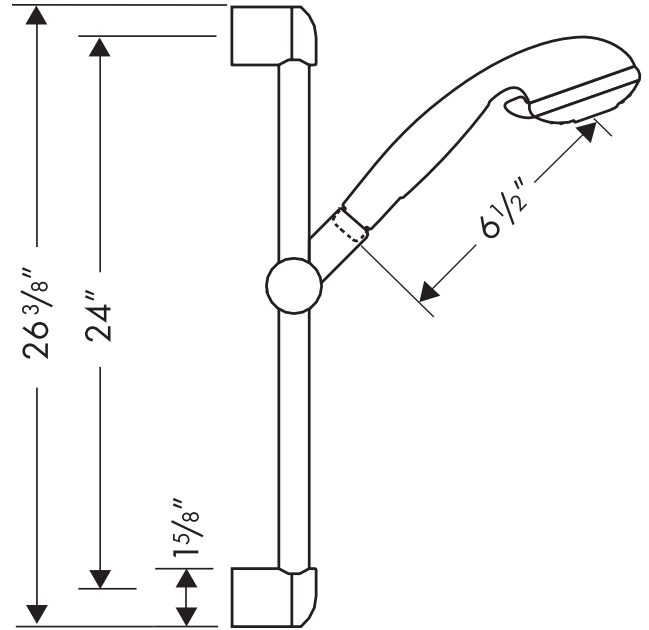

# Croma 3-Jet Wallbar Set 06494XX0

Available in Chrome (00), Brushed Nickel (82)

## Product Specification

24" wallbar

Handshower holder is height and angle adjustable

Croma 3-jet handshower

3 spray modes: full, massage, mono

Flow rate 2.5 gpm

63" Techniflex handshower hose

**hansgrohe**