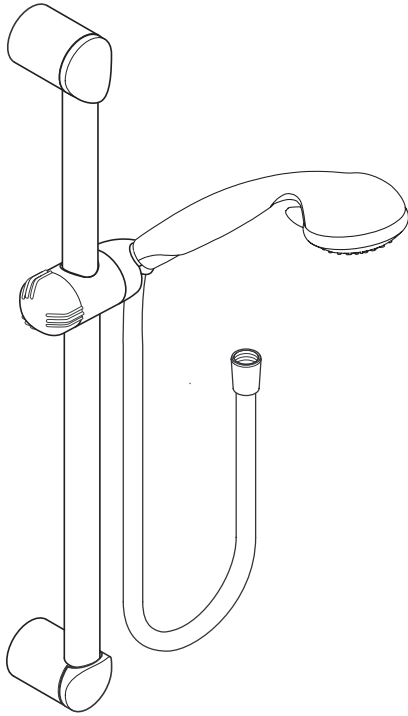

# Croma 3-Jet Wallbar Set 06494XX0

Available in Chrome (00), Brushed Nickel (82)

## Product Specification

24" wallbar

Handshower holder is height and angle adjustable

Croma 3-jet handshower

3 spray modes: full, massage, mono

Flow rate 2.5 gpm

63" Techniflex handshower hose

**hansgrohe**