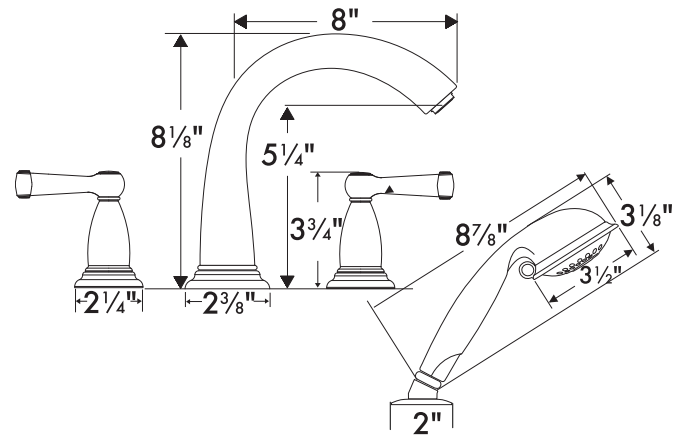

Trim, Swing™ 4-Hole Tub Filler 06124XX0

Available in Chrome (00), Oil Rub Bronze (62), Brushed Nickel (82), Polished Nickel (83)

Product Specification

Scroll handles

Solid brass

Retroaktiv handshower

two spray modes - normal and massage

flow rate 2.5 gpm

Rubit™ cleaning system

Protection against back siphonage provided by check valve

Spout with integral diverter

Requires rough valve 06646000

hansgrohe