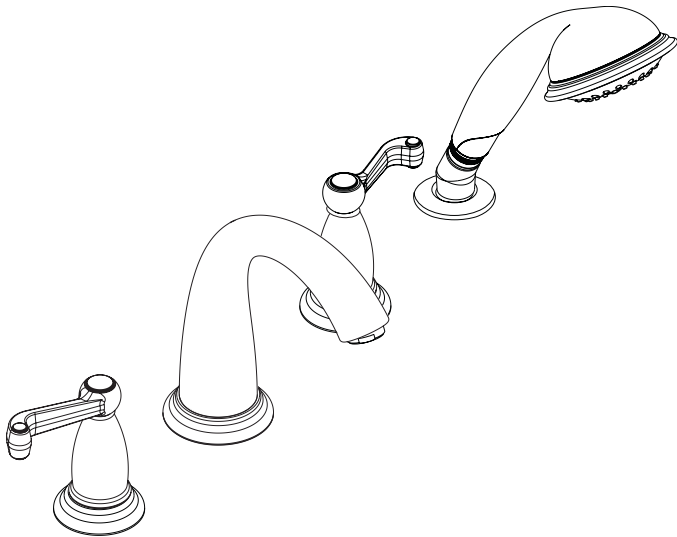

Trim, Swing™ 4-Hole Tub Filler 06124XX0

Available in Chrome (00), Oil Rub Bronze (62), Brushed Nickel (82), Polished Nickel (83)

Product Specification

Scroll handles

Solid brass

Retroaktiv handshower

two spray modes - normal and massage

flow rate 2.5 gpm

Rubit™ cleaning system

Protection against back siphonage provided by check valve

Spout with integral diverter

Requires rough valve 06646000

hansgrohe