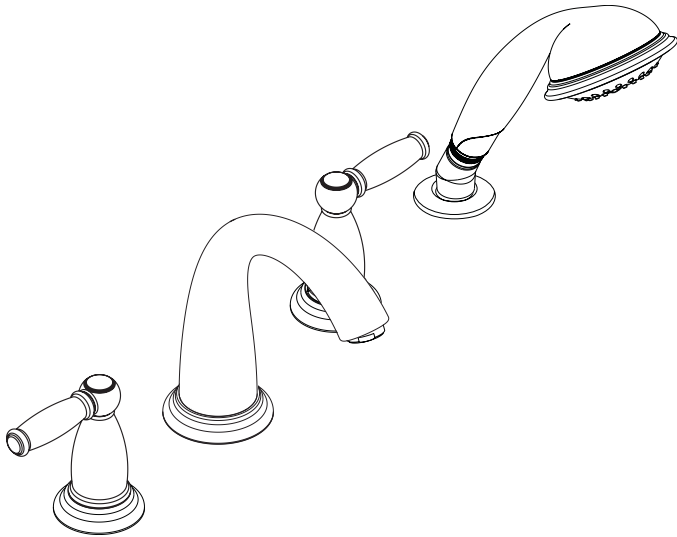

Trim, Swing™ 4-Hole Tub Filler 06123XX0

Available in Chrome (00), Oil Rub Bronze (62), Brushed Nickel (82), Polished Nickel (83)

Product Specification

Lever handles

Solid brass

Handshower with two spray modes

Full spray, massage

2.5 gpm

Protection against back siphonage provided by check valve

Tub spout with diverter

Requires rough 06646000

hansgrohe