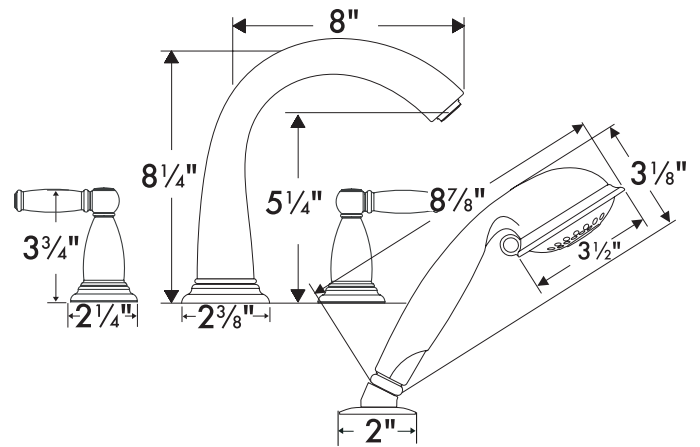

Trim, Swing™ 4-Hole Tub Filler 06123XX0

Available in Chrome (00), Oil Rub Bronze (62), Brushed Nickel (82), Polished Nickel (83)

Product Specification

Lever handles

Solid brass

Handshower with two spray modes

Full spray, massage

2.5 gpm

Protection against back siphonage provided by check valve

Tub spout with diverter

Requires rough 06646000

hansgrohe