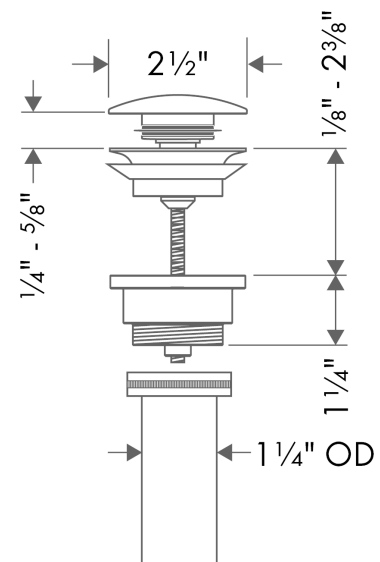

Drain for Sinks, Push-Open

Finishes : **chrome** Part no. : **50100101**

Description

Features

- Push-open
- For sinks with overflow
- With overflow

Item details

List Price \$ 109.00

Compliance

Product image

Scale drawing

Drain for Sinks, Push-Open
 Finishes : **chrome** Part no. : **50100101**

Exploded drawing

Year of production: >01/12

Drain for Sinks, Push-Open

Finishes : **chrome** Part no. : **50100101**

Spare parts list

Year of production: >01/12

Pos.	Description	Part no.	Price	PU
1	plug	97204000	-	1
2	seal	97205000	-	1
3	screw	98000000	-	1