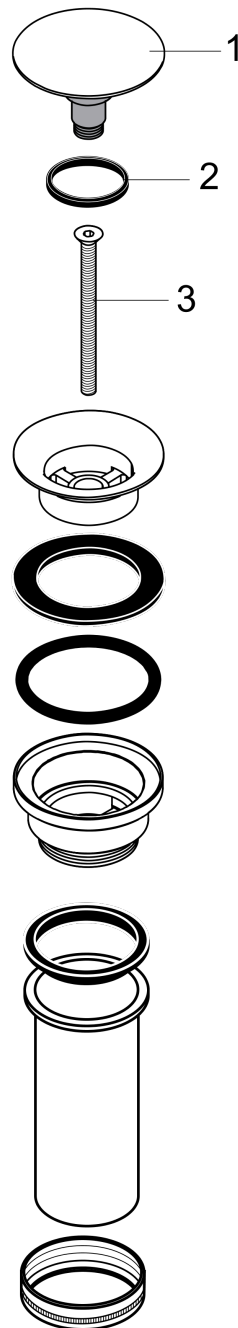

Drain for Sinks, Push-Open

Finishes : **chrome** Part no. : **50100101**

Description

Features

- Push-open
- For sinks with overflow
- With overflow

Item details

List Price \$ 109.00

Compliance

Product image

Scale drawing

Drain for Sinks, Push-Open
 Finishes : **chrome** Part no. : **50100101**

Exploded drawing

Year of production: >01/12

Drain for Sinks, Push-Open

Finishes : **chrome** Part no. : **50100101**

Spare parts list

Year of production: >01/12

Pos.	Description	Part no.	Price	PU
1	plug	97204000	-	1
2	seal	97205000	-	1
3	screw	98000000	-	1