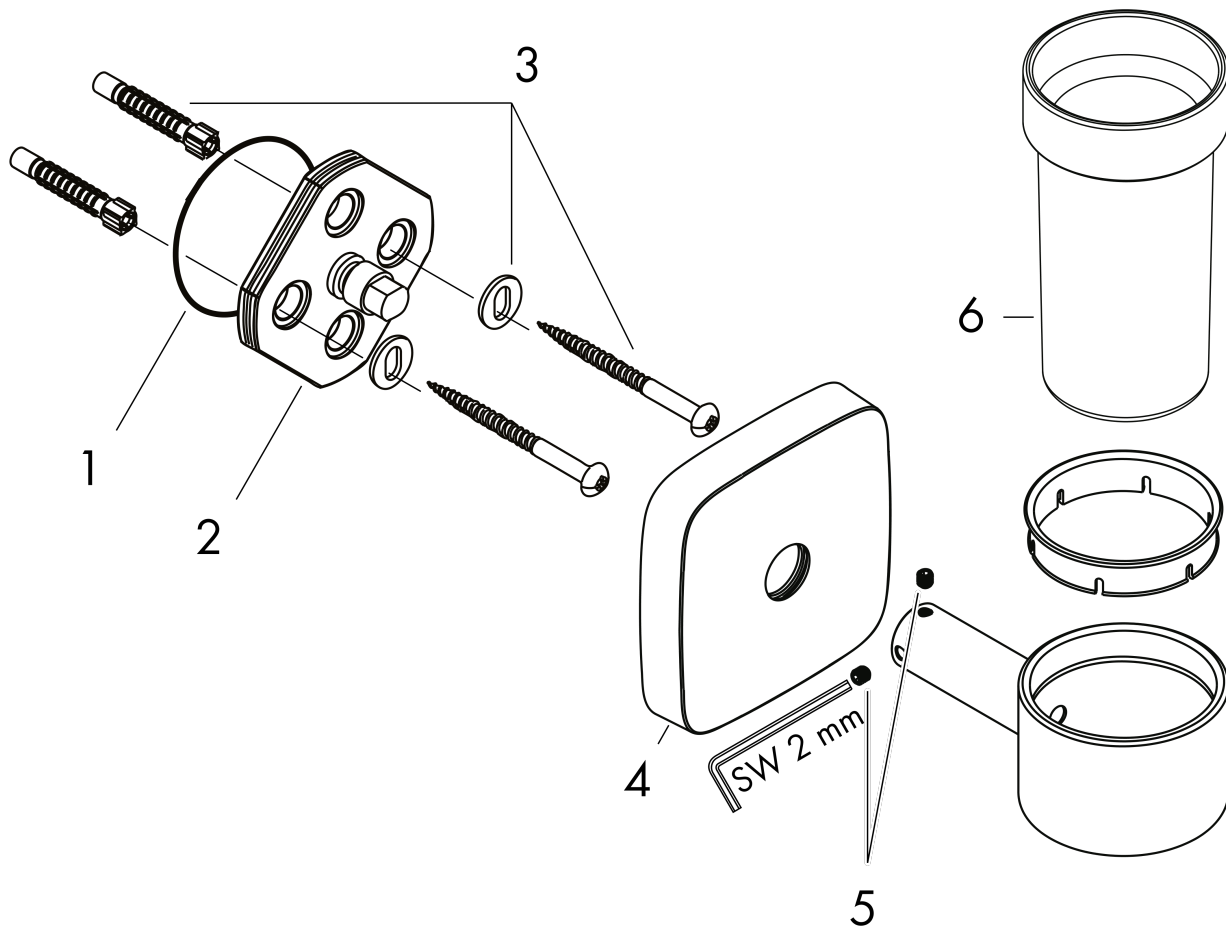

PuraVida

PuraVida Tumbler

Finishes : **Chrome**

Part no. : **41504000**

## Exploded drawing

Year of production: >07/09

**PuraVida**

**PuraVida Tumbler**

Finishes : **Chrome**    Part no. : **41504000**

## Spare parts list

Year of production: >07/09

Pos.	Description	Part no.	Price	PU
1	O-ring 45x2,5	98432000	-	1
2	support element	98539000	-	1
3	mounting set	96179000	-	1
4	escutcheon	95374000	-	1
5	hollow set screw M4x4	98540000	-	1
6	tumbler on its own	98545000	-	1