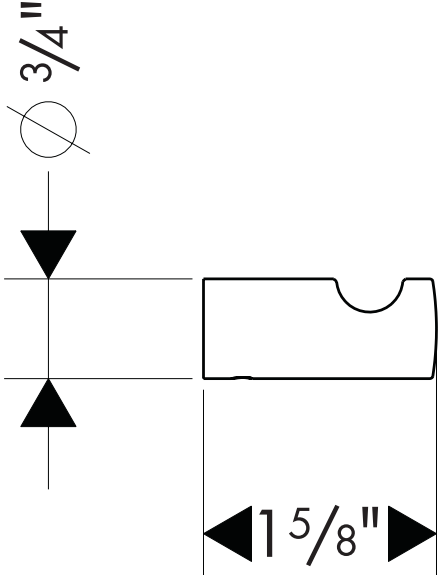

### Product Features

- Solid brass

### Available Finishes

Chrome	40511000
Brushed Nickel	40511820

The measurements shown are for reference only.

Products and specifications shown are subject to change without notice.

Specification sheet revised 4/2008