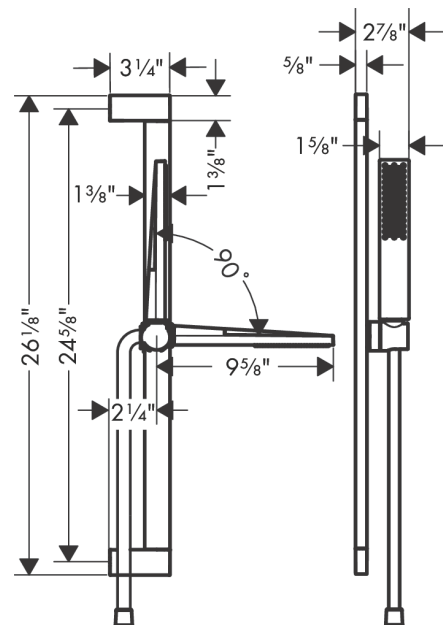

**Pulsify E**  
**Wallbar Set 100 1-Jet 24", 2.5 GPM**  
 Product Finish: **brushed nickel** Part no. : **24370821**

**Description**

**Features**

- Consists of: Baton handshower, Wallbar, Handshower hose, Slider
- Spray modes: PowderRain
- Flow: 2.5 GPM (9.5 L/Min)
- Wall mounted: Fastens with screws
- Wallbar type: swivelling shower bar
- Profile stand pipe: cubic
- Stand pipe: 26 Inch
- Pivot connector prevents hose from tangling

**Item details**

List Price \$ 501.00

**Technology**

**Compliance / Sustainability**

**Product image**

**Scale drawing**

**Pulsify E**

**Wallbar Set 100 1-Jet 24", 2.5 GPM**

Product Finish: **brushed nickel** Part no. : **24370821**

1

**Exploded drawing**

Year of production: >04/23

**Pulsify E**  
**Wallbar Set 100 1-Jet 24", 2.5 GPM**  
 Product Finish: **brushed nickel** Part no. : **24370821**

**Spare parts list**

Year of production: >04/23

<b>Pos.</b>	<b>Description</b>	<b>Part no.</b>	<b>Price</b>	<b>PU</b>
1	cover	94729820	-	1
2	mounting set	94726000	-	1
3	tile-matching-disk 7 mm	94728000	-	1
4	support, assy	94727820	-	1
5	-	24322821	-	1
6	filter	92672000	-	1
7	seal	98058000	-	1
8	shower hose Isiflex'B 1,60 m	28276820	-	1