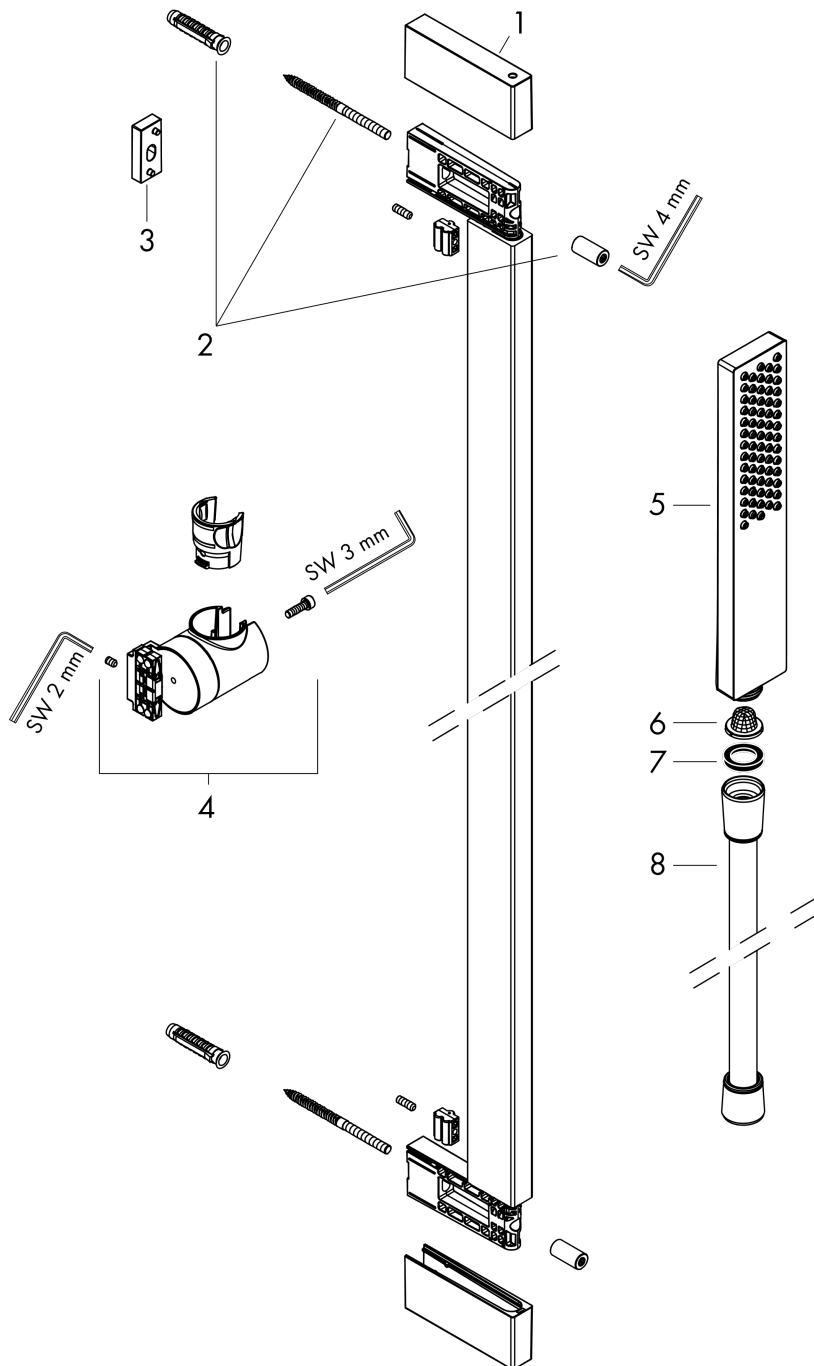

**Pulsify E**  
**Wallbar Set 100 1-Jet 24", 2.5 GPM**  
 Product Finish: **brushed nickel** Part no. : **24370821**

**Description**

**Features**

- Consists of: Baton handshower, Wallbar, Handshower hose, Slider
- Spray modes: PowderRain
- Flow: 2.5 GPM (9.5 L/Min)
- Wall mounted: Fastens with screws
- Wallbar type: swivelling shower bar
- Profile stand pipe: cubic
- Stand pipe: 26 Inch
- Pivot connector prevents hose from tangling

**Item details**

List Price \$ 501.00

**Technology**

**Compliance / Sustainability**

**Product image**

**Scale drawing**

**Pulsify E**

**Wallbar Set 100 1-Jet 24", 2.5 GPM**

Product Finish: **brushed nickel** Part no. : **24370821**

1

**Exploded drawing**

Year of production: >04/23

**Pulsify E**  
**Wallbar Set 100 1-Jet 24", 2.5 GPM**  
 Product Finish: **brushed nickel** Part no. : **24370821**

**Spare parts list**

Year of production: >04/23

<b>Pos.</b>	<b>Description</b>	<b>Part no.</b>	<b>Price</b>	<b>PU</b>
1	cover	94729820	-	1
2	mounting set	94726000	-	1
3	tile-matching-disk 7 mm	94728000	-	1
4	support, assy	94727820	-	1
5	-	24322821	-	1
6	filter	92672000	-	1
7	seal	98058000	-	1
8	shower hose Isiflex'B 1,60 m	28276820	-	1