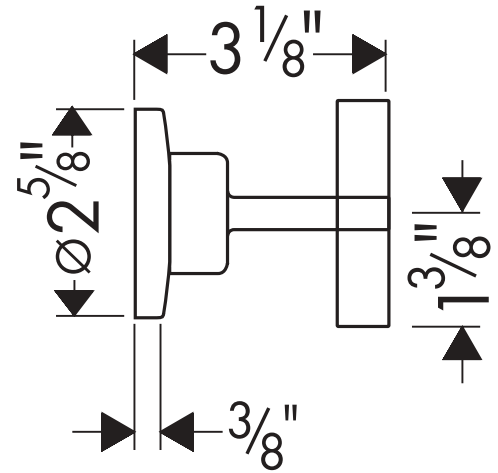

Citterio Trim, Volume Control 39965XX1

Available in Chrome (00) and Platinum (42)

Product Specification

Cross handle

Fits volume control rough 13974181 and 13975181

Available accessory:

1 1/2" extension kit 13978000