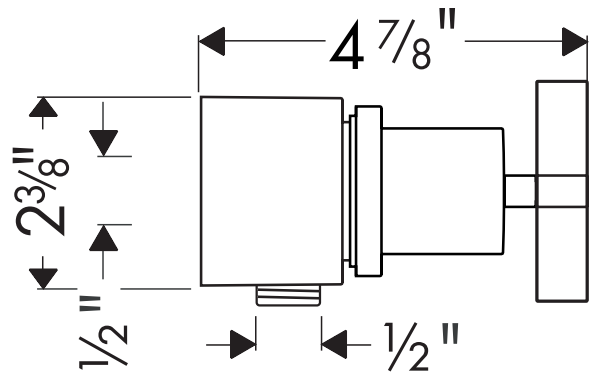

Axor Citterio Fix Fit Wall Outlet 39883XX1

Available in Chrome (00), Brushed Nickel (82)

Product Specification

- Cross handle
- 1/2" female NPT inlet
- Integrated shut-off and volume control
- Integral check valve
- Fits all 1/2" handshower hoses