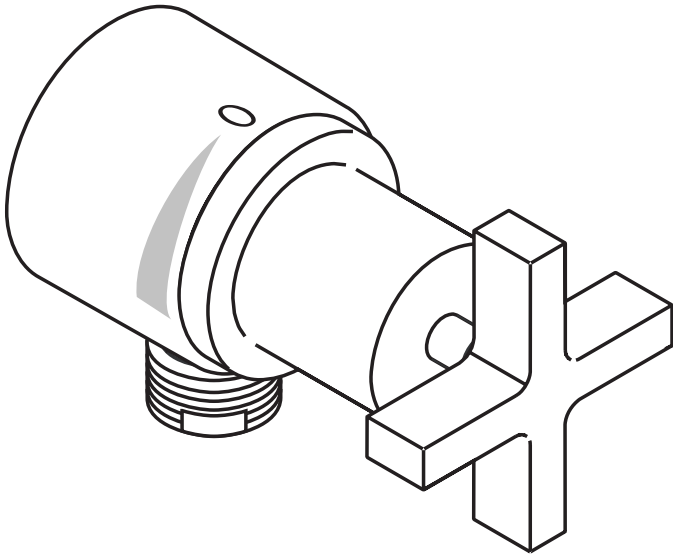

Axor Citterio Fix Fit Wall Outlet 39883XX1

Available in Chrome (00), Brushed Nickel (82)

Product Specification

- Cross handle
- 1/2" female NPT inlet
- Integrated shut-off and volume control
- Integral check valve
- Fits all 1/2" handshower hoses