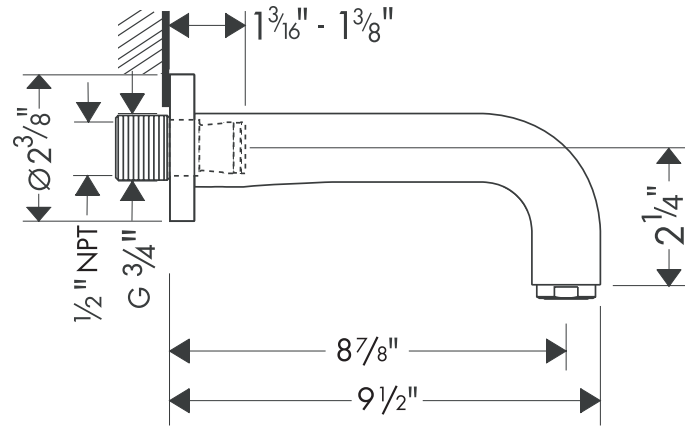

## 39411XX1

Available in Chrome (00), Brushed Nickel (82)

## Product Specification

Solid brass

Adapter is dual-threaded:  $\frac{3}{4}"$  male,  $\frac{1}{2}"$  female NPT