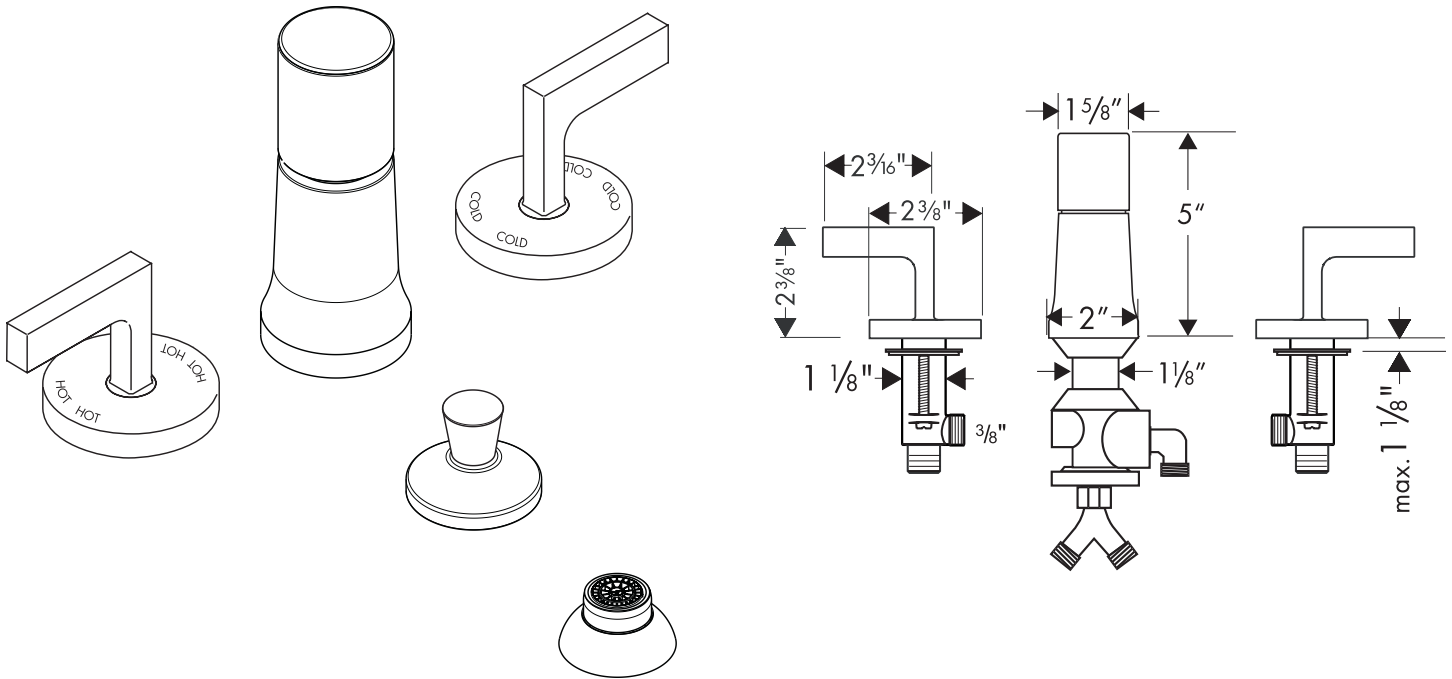

# Axor Citterio Vertical Spray Bidet Mixer 39225XX1

Available in Chrome (00), Brushed Nickel (82)

## Product Specification

Lever handles

Ceramic cartridge

Swivel aerator

Flow rate 2.2 gpm

Includes pop-up assembly

Requires rough 13220181 (Chrome) or 13224181 (Brushed Nickel) (not included)

Requires 1/2" supply lines (not included)