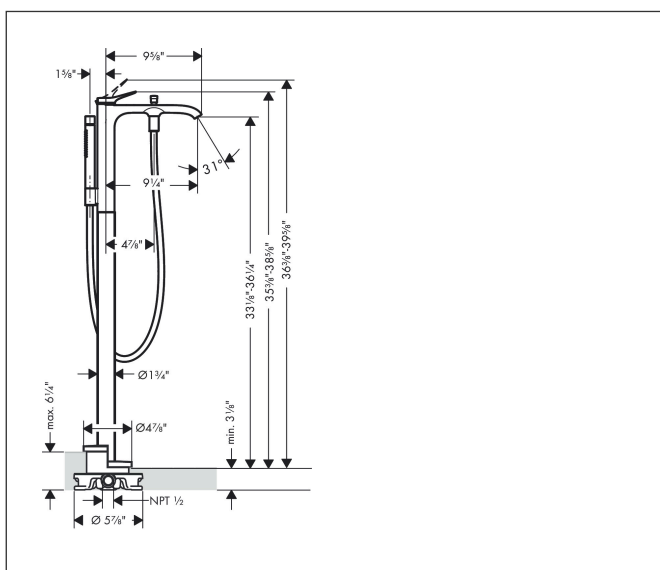

Brand hansgrohe
 Art. Name **Vivenis** Freestanding Tub Filler with 1.75 GPM Handshower
 Art. Nr. 75445821
 Surface brushed nickel
 Pos. 1

reddot winner 2021

Product Picture

Features

- Consists of: Freestanding tub filler trim, Baton handshower, Handshower hose, Handshower holder
- spray type mixer: WaterfallStream
- spray type hand shower: Rain, Mono
- flow rate of hand shower at 3 bar: 1.75 GPM (6.6 L/Min)
- Ceramic cartridge
- diverter with automatic resetting
- Integrated double backflow prevention

Drawing

Technology

Spray Types