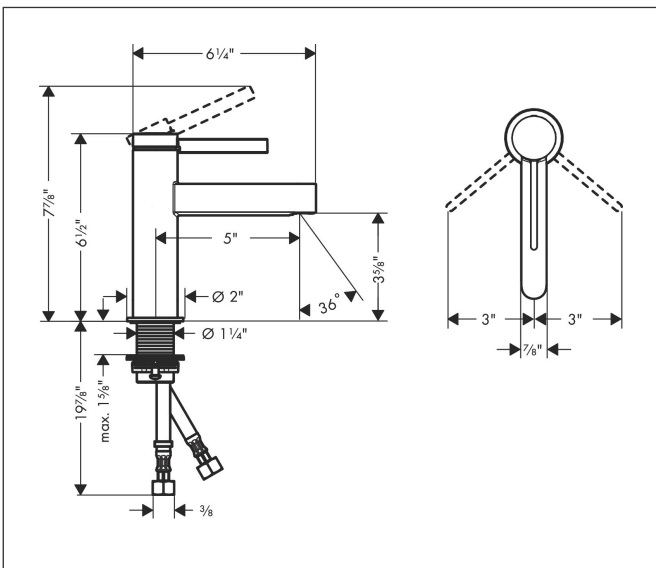

Brand hansgrohe
 Art. Name **Finoris** Single-Hole Faucet 100 with Pop-Up Drain, 1.2 GPM
 Art. Nr. 76010821
 Surface brushed nickel
 Pos. 1

Product Picture

Features

- Consists of: Single-handle faucet, Pop-up assembly
- Spray modes: Laminar spray
- Flow: 1.2 GPM (4.5 L/Min)
- Ceramic cartridge
- Includes pop-up drain
- Material waste set: Metal

Drawing

Technology