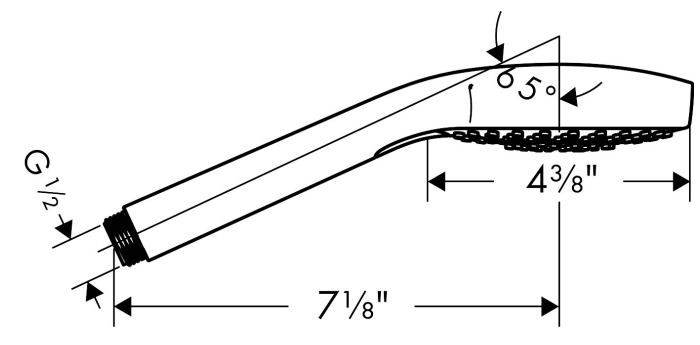

AXOR

hansgrohe

Brand hansgrohe
Art. Name **Croma Select S** Handshower 110 3-Jet, 2.5 GPM
Art. Nr. 04947400
Surface white/chrome
Pos. 1

Product Picture

Drawing

Technology

Features

- Spray modes: SoftRain, IntenseRain, Pulsating Massage
- Select button for comfortable alternation of spray modes
- 121 no-clog spray channels
- Flow: 2.5 GPM (9.5 L/Min)
- easy cleanable plastic spray disc