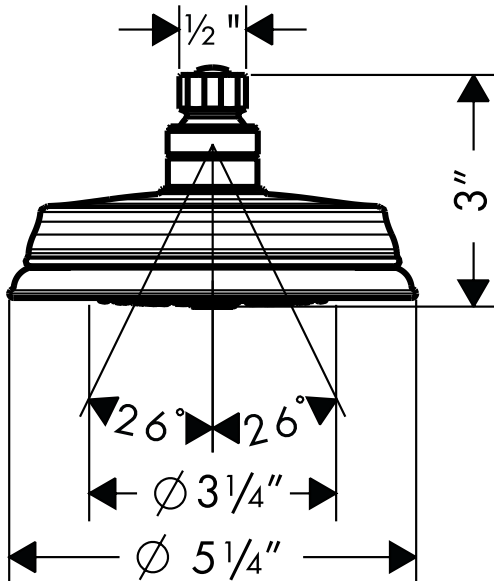

The measurements shown are for reference only.

Products and specifications shown are subject to change without notice.

Specification sheet revised 6/2010

hansgrohe