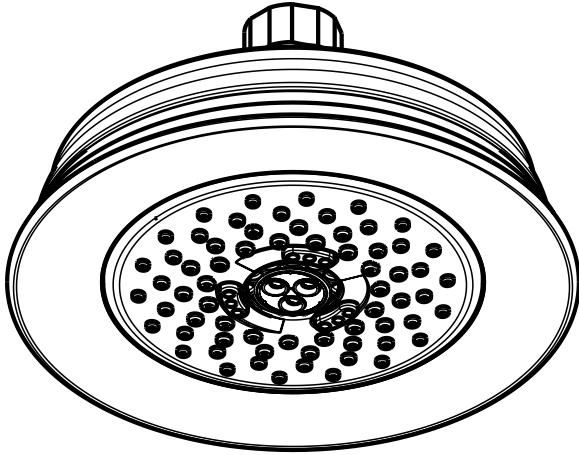

# Croma C 100 Green 3-Jet Showerhead

04333xx0

AIR  
POWER

ECO  
RIGHT

QUICK  
CLEAN

## Product Features

- 4" spray face
- EcoAIR technology
- 75 no-clog spray channels
- 2.0 gpm

## Available Finishes

Chrome

04333000

Brushed Nickel

04333820

The measurements shown are for reference only.

Products and specifications shown are subject to change without notice.

Specification sheet revised 6/2010