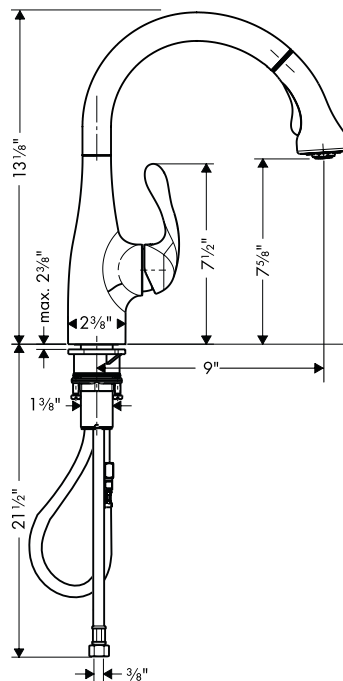

Allegro E Gourmet Prep Kitchen Faucet

04297XX0

**QUICK
CLEAN**

Product Features

- Single-control operation
- Solid brass
- M2 ceramic cartridge
- Ergonomic pull-down with full and needle sprays
- Improved handle position
- Boltic handle lock
- Spout swivels 150°
- 2.2 gpm

Available Finishes

Chrome

04297000

Steel Optik

04297800

The measurements shown are for reference only.

Products and specifications shown are subject to change without notice.

Specification sheet revised 4/2010