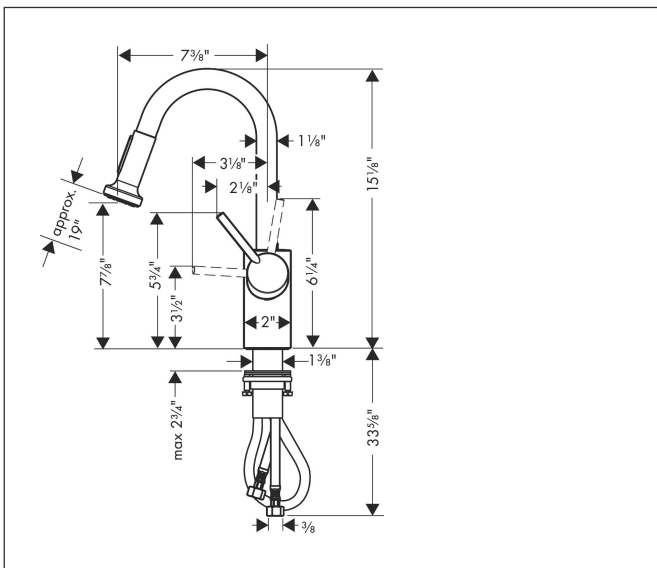

Brand	hansgrohe
Art. Name	Talis S² Prep Kitchen Faucet, 2-Spray Pull-Down, 1.75 GPM
Art. Nr.	04286830
Surface	polished nickel
Pos.	1

Product Picture

Drawing

Features

- Swivel range 150°
- Aerated spray, needle spray
- Non-locking spray diverter
- MagFit magnetic sprayhead docking
- deck mounted
- Flow: 1.75 GPM (6.6 L/Min)
- Ceramic cartridge
- 3/8" connections
- Integrated double backflow prevention