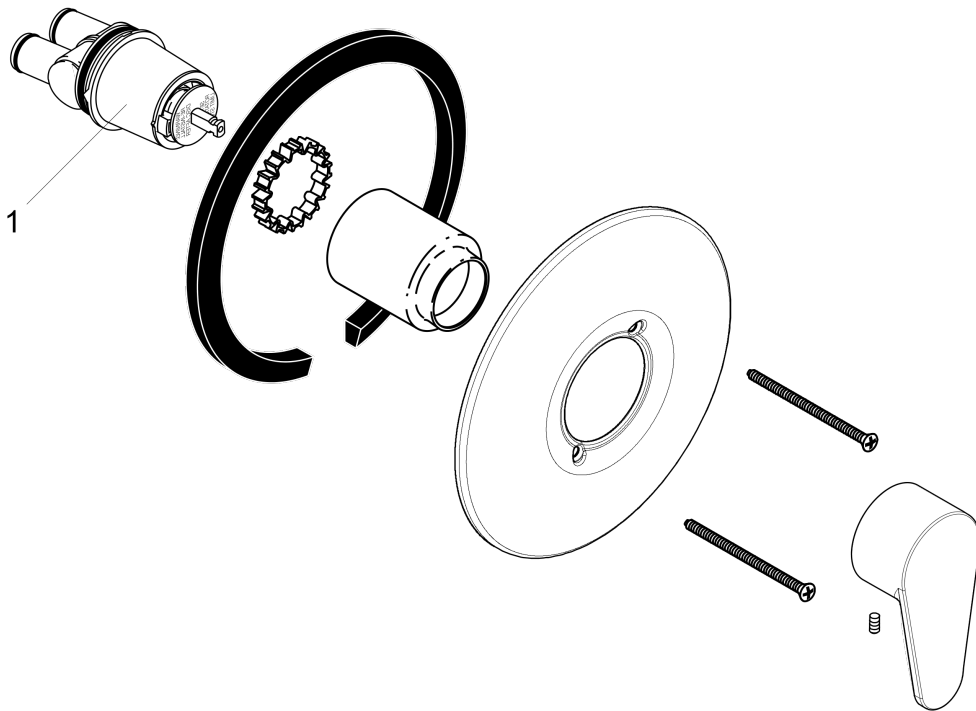

Focus E

Commercial E Pressure Balance Trim

Finishes : **Chrome** Part no. : **04201000**

Description

Features

- Flow: 4.5 GPM
- Integrated bypass for use with diverter tub spouts
- Temperature and on/off control for 1 outlet

Required accessories

- Rough, Pressure Balance with Service Stops (#04121USA)
- Rough, Pressure Balance (#04120USA)

Item details

List Price \$ 118.00

Compliance

Product image

Scale drawing

Focus E

Commercial E Pressure Balance Trim

Finishes : **Chrome** Part no. : **04201000**

Exploded drawing

Year of production: >10/08

Focus E**Commercial E Pressure Balance Trim**Finishes : **Chrome** Part no. : **04201000****Spare parts list**

Year of production: >10/08

Pos.	Description	Part no.	Price	PU
1	cartridge, assy	88727000	-	1
a	base body	04120181	-	1
b	base body	04121181	-	1