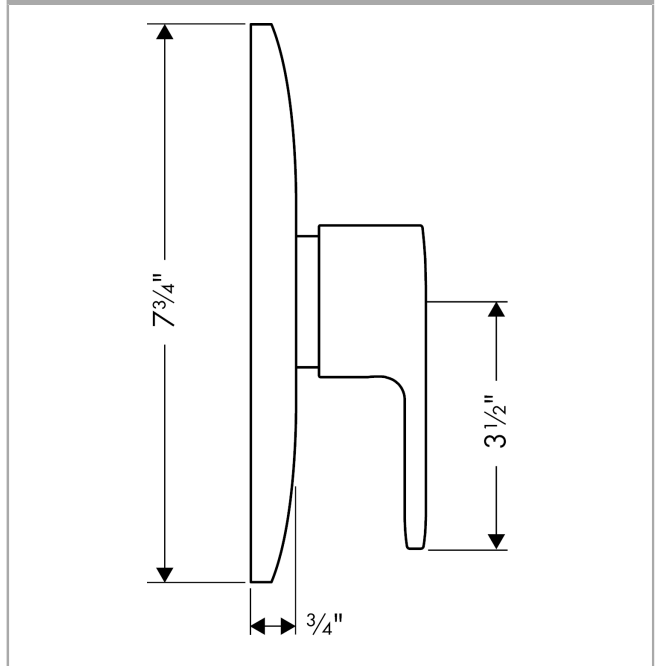

Focus E

Commercial E Pressure Balance Trim

Finishes : **Chrome** Part no. : **04201000**

Description

Features

- Flow: 4.5 GPM
- Integrated bypass for use with diverter tub spouts
- Temperature and on/off control for 1 outlet

Required accessories

- Rough, Pressure Balance with Service Stops (#04121USA)
- Rough, Pressure Balance (#04120USA)

Item details

List Price \$ 118.00

Compliance

Product image

Scale drawing

Focus E

Commercial E Pressure Balance Trim

Finishes : **Chrome** Part no. : **04201000**

Exploded drawing

Year of production: >10/08

Focus E**Commercial E Pressure Balance Trim**Finishes : **Chrome** Part no. : **04201000****Spare parts list**

Year of production: >10/08

Pos.	Description	Part no.	Price	PU
1	cartridge, assy	88727000	-	1
a	base body	04120181	-	1
b	base body	04121181	-	1