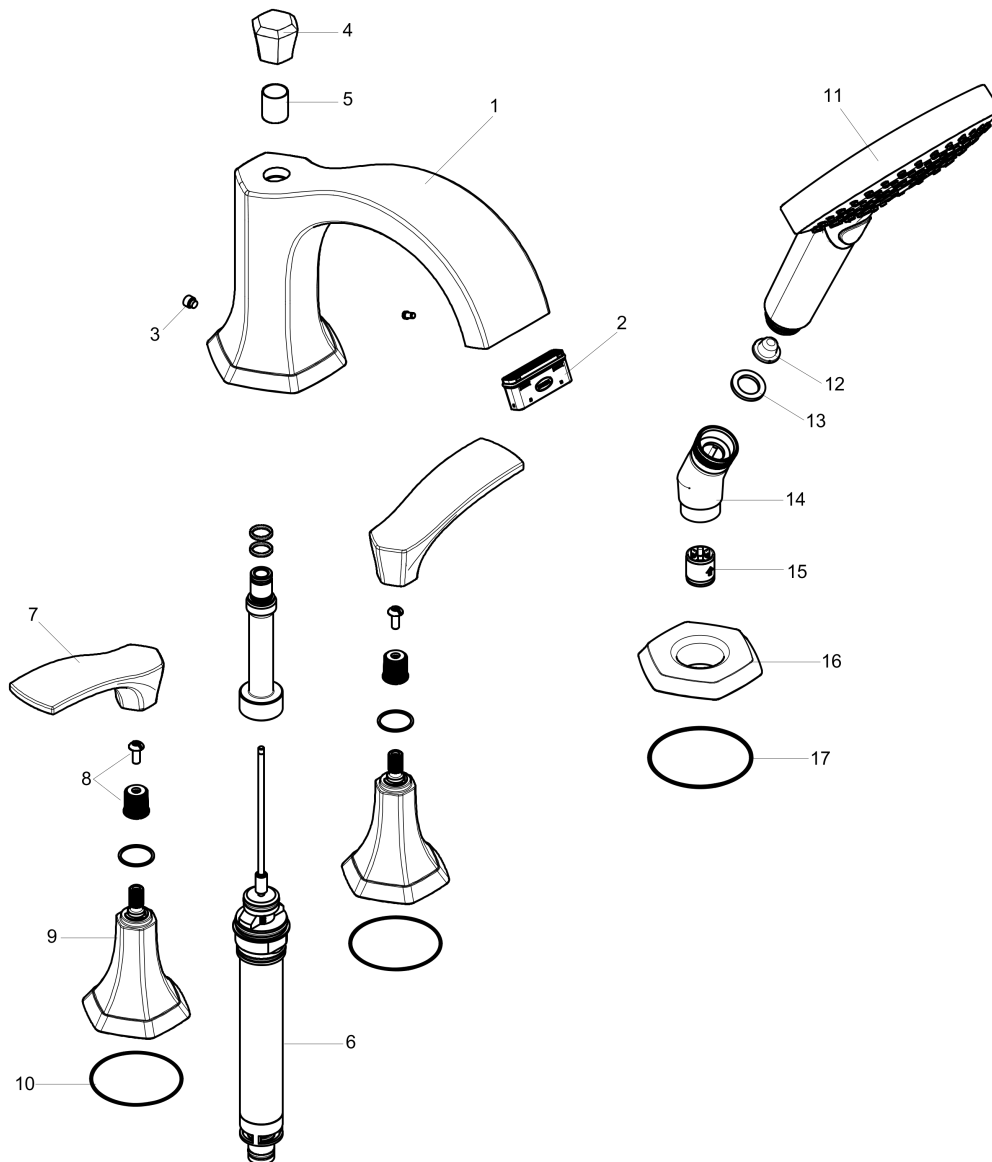

Locarno
4-Hole Roman Tub Set Trim with 1.75 GPM Handshower
 Finishes : **chrome** Part no. : **04817000**

Description

Features

- Consists of: 4-Hole Roman tub filler trim, Handshower, Handshower hose, Handshower holder
- spray type hand shower: PowderRain, Rain, Whirl
- Flow: 6.0 GPM (22.7 L/Min)
- flow rate of hand shower at 3 bar: 1.75 GPM (6.6 L/Min)
- 90° ceramic valves
- diverter with automatic resetting
- Integrated double backflow prevention

Item details

List Price \$ 610.00

Compliance

Product image

Scale drawing

Locarno
4-Hole Roman Tub Set Trim with 1.75 GPM Handshower
 Finishes : **chrome** Part no. : **04817000**

Exploded drawing

Year of production: >02/21

Locarno

4-Hole Roman Tub Set Trim with 1.75 GPM Handshower

Finishes : **chrome** Part no. : **04817000**

Spare parts list

Year of production: >02/21

Pos.	Description	Part no.	Price	PU
1	spout cpl.	93930000	-	1
2	aerator cpl.	93916000	-	1
3	hollow set screw M6x6	97660000	-	1
4	diverter knob	93931000	-	1
5	sleeve	97738000	-	1
6	selector	93932000	-	1
7	handle	93927000	-	1
8	handle fixing set	98932000	-	1
9	escutcheon for handle	93928000	-	1
10	O-ring 48x1,5	92159000	-	1
11	handshower	26036001	-	1
12	filter	92672000	-	1
13	seal	98058000	-	1
14	shower holder	28071000	-	1
15	set of non return valves DW 15	94074000	-	1
16	escutcheon for shower holder	93933000	-	1
17	O-Ring 54x2	92674000	-	1