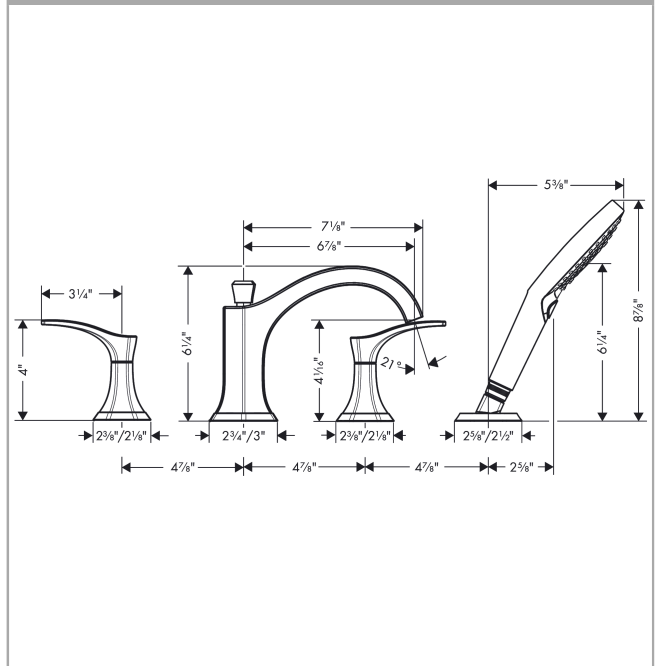

Locarno
4-Hole Roman Tub Set Trim with 1.75 GPM Handshower
 Finishes : **chrome** Part no. : **04817000**

Description

Features

- Consists of: 4-Hole Roman tub filler trim, Handshower, Handshower hose, Handshower holder
- spray type hand shower: PowderRain, Rain, Whirl
- Flow: 6.0 GPM (22.7 L/Min)
- flow rate of hand shower at 3 bar: 1.75 GPM (6.6 L/Min)
- 90° ceramic valves
- diverter with automatic resetting
- Integrated double backflow prevention

Item details

List Price \$ 610.00

Compliance

Product image

Scale drawing

Locarno
4-Hole Roman Tub Set Trim with 1.75 GPM Handshower
 Finishes : **chrome** Part no. : **04817000**

Exploded drawing

Year of production: >02/21

Locarno

4-Hole Roman Tub Set Trim with 1.75 GPM Handshower

Finishes : **chrome** Part no. : **04817000**

Spare parts list

Year of production: >02/21

Pos.	Description	Part no.	Price	PU
1	spout cpl.	93930000	-	1
2	aerator cpl.	93916000	-	1
3	hollow set screw M6x6	97660000	-	1
4	diverter knob	93931000	-	1
5	sleeve	97738000	-	1
6	selector	93932000	-	1
7	handle	93927000	-	1
8	handle fixing set	98932000	-	1
9	escutcheon for handle	93928000	-	1
10	O-ring 48x1,5	92159000	-	1
11	handshower	26036001	-	1
12	filter	92672000	-	1
13	seal	98058000	-	1
14	shower holder	28071000	-	1
15	set of non return valves DW 15	94074000	-	1
16	escutcheon for shower holder	93933000	-	1
17	O-Ring 54x2	92674000	-	1