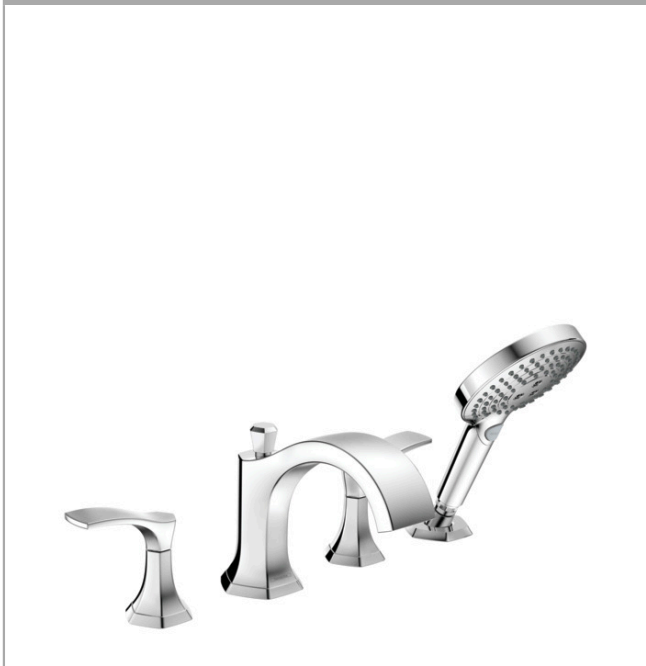

Locarno
4-Hole Roman Tub Set Trim with 1.75 GPM Handshower
 Finishes : **chrome** Part no. : **04817000**

Description

Features

- Consists of: 4-Hole Roman tub filler trim, Handshower, Handshower hose, Handshower holder
- spray type hand shower: PowderRain, Rain, Whirl
- Flow: 6.0 GPM (22.7 L/Min)
- flow rate of hand shower at 3 bar: 1.75 GPM (6.6 L/Min)
- 90° ceramic valves
- diverter with automatic resetting
- Integrated double backflow prevention

Item details

List Price \$ 610.00

Compliance

Product image

Scale drawing

Locarno
4-Hole Roman Tub Set Trim with 1.75 GPM Handshower
 Finishes : **chrome** Part no. : **04817000**

Exploded drawing

Year of production: >02/21

Locarno

4-Hole Roman Tub Set Trim with 1.75 GPM Handshower

Finishes : **chrome** Part no. : **04817000**

Spare parts list

Year of production: >02/21

Pos.	Description	Part no.	Price	PU
1	spout cpl.	93930000	-	1
2	aerator cpl.	93916000	-	1
3	hollow set screw M6x6	97660000	-	1
4	diverter knob	93931000	-	1
5	sleeve	97738000	-	1
6	selector	93932000	-	1
7	handle	93927000	-	1
8	handle fixing set	98932000	-	1
9	escutcheon for handle	93928000	-	1
10	O-ring 48x1,5	92159000	-	1
11	handshower	26036001	-	1
12	filter	92672000	-	1
13	seal	98058000	-	1
14	shower holder	28071000	-	1
15	set of non return valves DW 15	94074000	-	1
16	escutcheon for shower holder	93933000	-	1
17	O-Ring 54x2	92674000	-	1