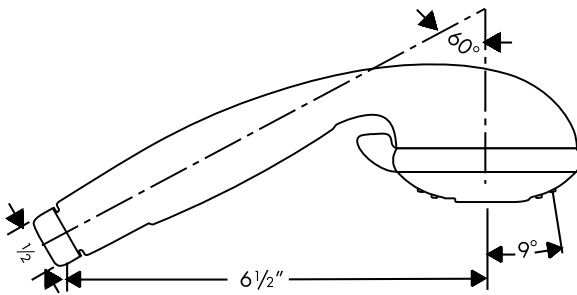

Croma E 75 Green 3-Jet Handshower

04336XX0

**ECO
RIGHT**

**QUICK
CLEAN**

Product Features

- Full, Pulsating Massage, and Intense Turbo spray modes
- 40 no-clog spray channels
- 2.0 gpm

Available Finishes

Chrome

04336000

Brushed Nickel

04336820

The measurements shown are for reference only.

Products and specifications shown are subject to change without notice.

Specification sheet revised 4/2010

hansgrohe