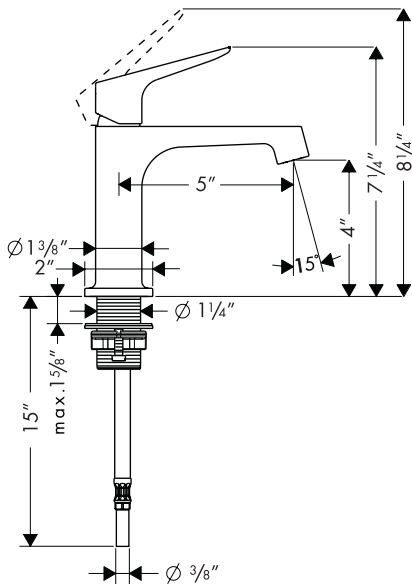

Available Finishes

Chrome

34017001

Brushed Nickel

34017821

Optional Accessories

Grid drain

06400XX0

Installation Notes

- 3/8" supply hoses - requires 3/8" compression fittings

The measurements shown are for reference only.

Products and specifications shown are subject to change without notice.

Specification sheet revised 6/2008