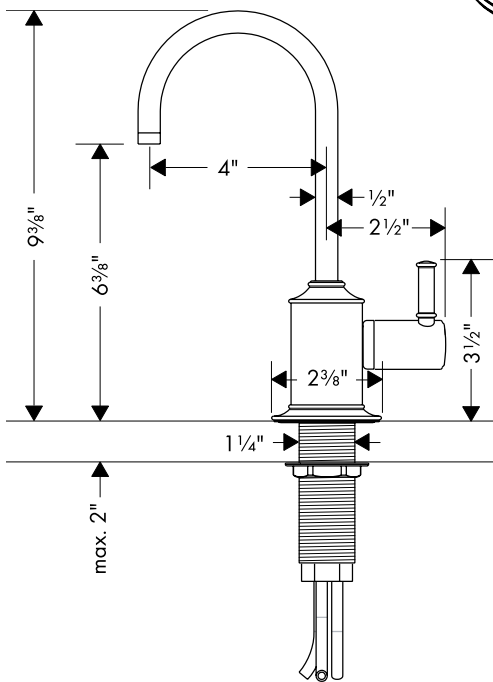

Product Features

- Solid brass
- Cold water only
- 90° cartridge

Available Finishes

| | |
|---------------|----------|
| Chrome | 04302000 |
| Steel Optik | 04302800 |
| Rubbed Bronze | 04302920 |

Required Accessories

| | |
|-------------------------|----------|
| Water filtration system | 04303000 |
|-------------------------|----------|

The measurements shown are for reference only.

Products and specifications shown are subject to change without notice.

Specification sheet revised 4/2010