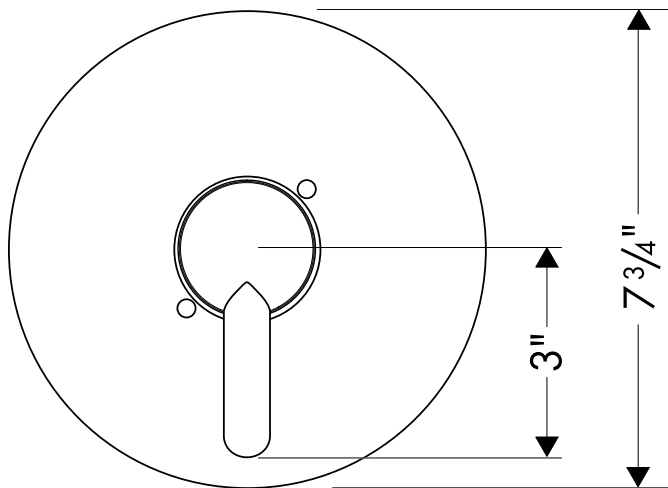

Available Finishes

Chrome

04205000

Required Accessories

Rough

04120180

or

Rough with stops

04121181

The measurements shown are for reference only.

Products and specifications shown are subject to change without notice.

Specification sheet revised 5/2010