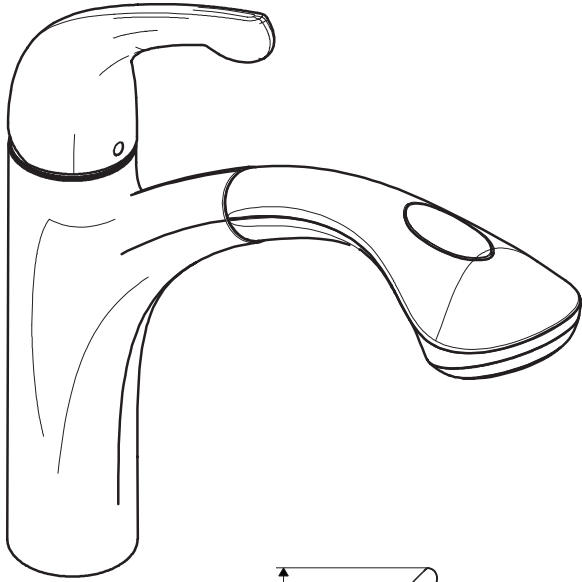

QUICLEAN

Product Features

- Solid brass
- M2 ceramic cartridge
- Ergonomic pull-out handspray with full and needle spray
- Toggle diverter
- Pull-out nylon hose for quiet, long lasting service
- Spout swivels 150°
- Protection against backflow provided by check valve
- 2.2 gpm

Available Finishes

Chrome

04076000

Steel Optik

04076860

The measurements shown are for reference only.

Products and specifications shown are subject to change without notice.

Specification sheet revised 8/2009