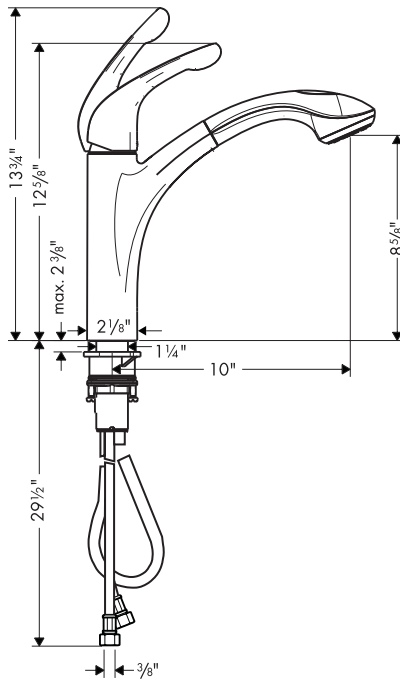

QUICLEAN

Product Features

- Solid brass
- M2 ceramic cartridge
- Ergonomic pull-out handspray with full and needle spray
- Toggle diverter
- Pull-out nylon hose for quiet, long lasting service
- Spout swivels 150°
- Protection against backflow provided by check valve
- 2.2 gpm

Available Finishes

Chrome

04076000

Steel Optik

04076860

The measurements shown are for reference only.

Products and specifications shown are subject to change without notice.

Specification sheet revised 8/2009