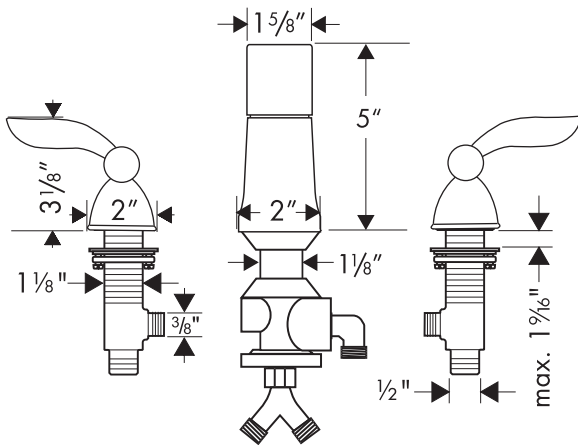

## Product Features

- 90° Ceramic cartridges
- 2.2 gpm max.
- Transfer valve with integral vacuum breaker
- Includes pop-up drain

## Installation Notes

- Only for use on bidet with vertical spray
- Requires 1/2" supply hoses

The measurements shown are for reference only.

Products and specifications shown are subject to change without notice.

Specification sheet revised 4/2008