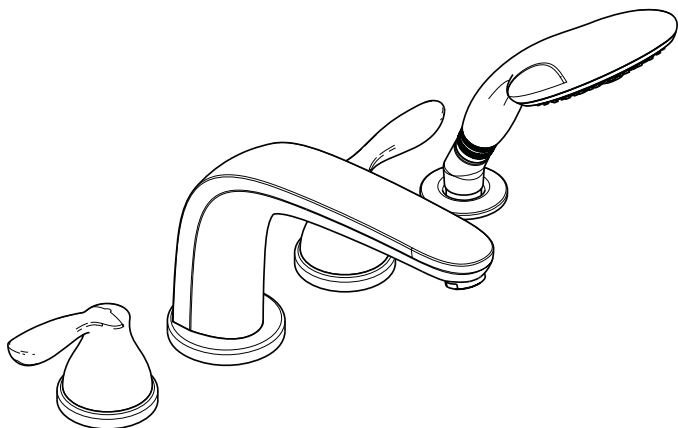

Solaris² E Trim, 4-Hole Roman Tub Set

04171XX0

Product Features

- Solid brass
- Easy to clean
- Handshower with 3 spray modes: Rain AIR, Balance AIR, Whirl AIR; 2.5 gpm
- Protection against backflow provided by check valve