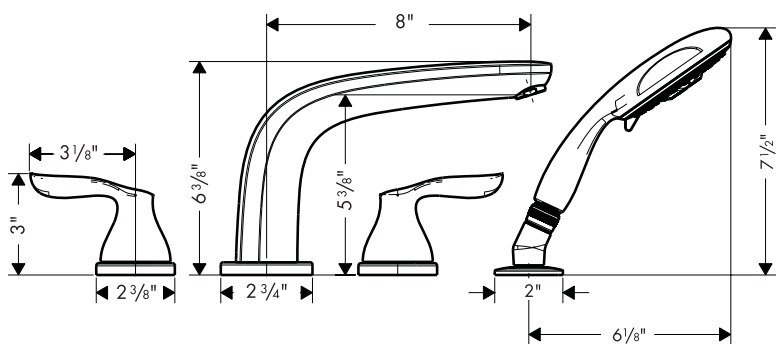

Solaris² E Trim, 4-Hole Roman Tub Set

04171XX0

Product Features

- Solid brass
- Easy to clean
- Handshower with 3 spray modes: Rain AIR, Balance AIR, Whirl AIR; 2.5 gpm
- Protection against backflow provided by check valve

Available Finishes

Chrome	04171000
Brushed Nickel	04171820
Polished Nickel	04171830

Required Accessories

Rough	06646000
-------	----------

The measurements shown are for reference only.

Products and specifications shown are subject to change without notice.

Specification sheet revised 4/2008

hansgrohe