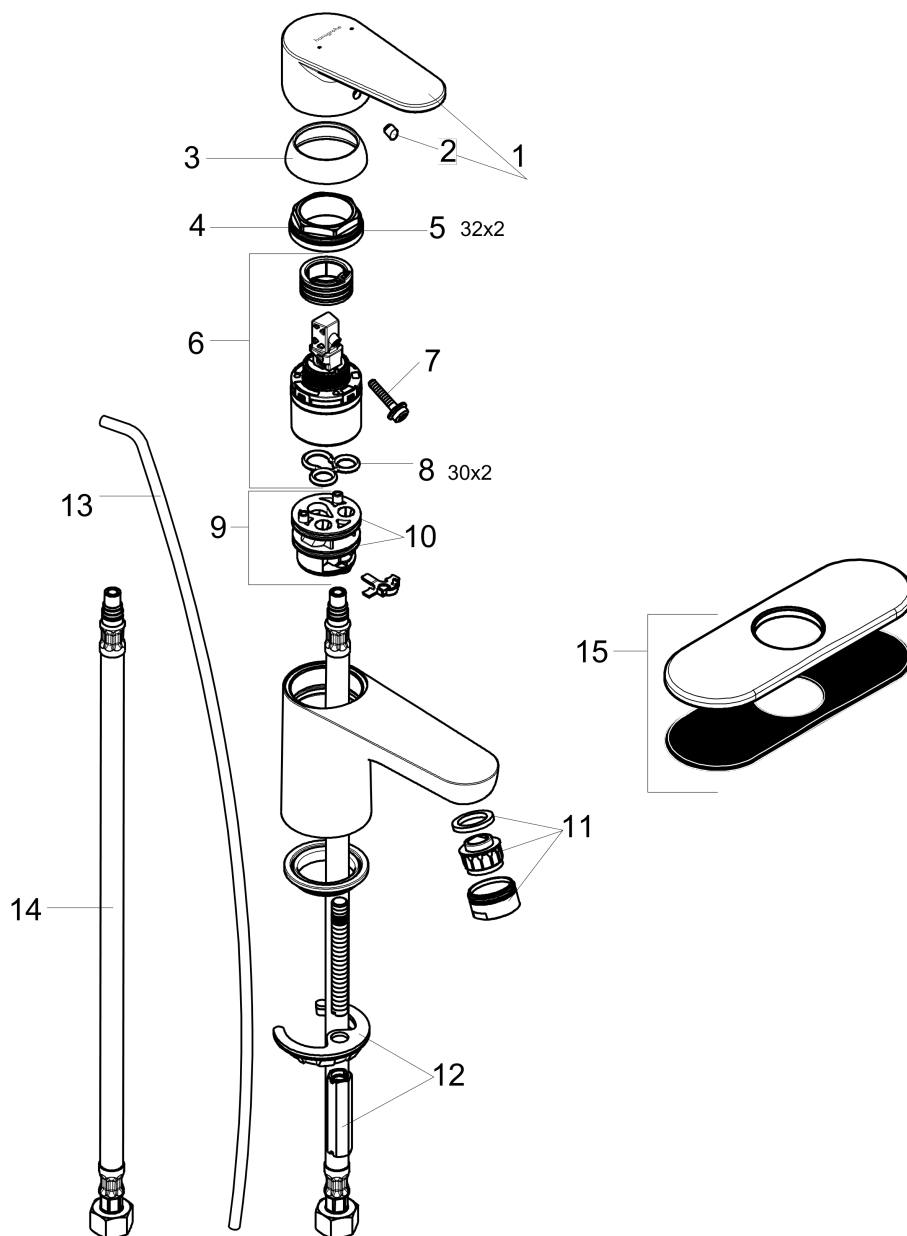

Talis E
Talis E Single-Hole Faucet
 Finishes : **Chrome** Part no. : **31612001**

Description

Features

- Solid brass
- Aerated spray
- Flow: 1.2 GPM
- Ceramic cartridge
- Includes pop-up assembly

Comprised of

- Base Plate for Contemporary Single-Hole Faucets, 6" (#06490USA)

Item details

List Price \$ 203.00

Technology

Compliance

Product image

Scale drawing

Talis E
Talis E Single-Hole Faucet
Finishes : **Chrome** Part no. : **31612001**

Exploded drawing

Year of production: >01/12

Talis E
Talis E Single-Hole Faucet
 Finishes : **Chrome** Part no. : **31612001**

Spare parts list

Year of production: >01/12

Pos.	Description	Part no.	Price	PU
1	handle	31692000	-	1
2	screw cover	96338000	-	1
3	flange	97406000	-	1
4	nut	97209000	-	1
5	O-Ring 32x2	98193000	-	1
6	cartridge, assy	92730000	-	1
7	locking screw for handle	95140000	-	1
8	seal	95008000	-	1
9	adapter for cartridge	98750000	-	1
10	O-Ring 30x2	98186000	-	1
11	aerator M24x1 (5 l/min)	13185000	-	1
12	fixing set	96016000	-	1
13	pull rod	96657000	-	1
14	connection hose 18½" M8x0,75 3/8"	96321001	-	1
15	escutcheon	06490000	-	1
a	pop up waste	88509000	-	1