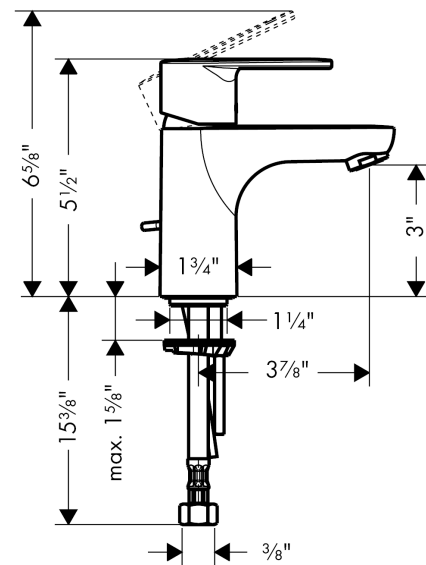

Talis E
Talis E Single-Hole Faucet
 Finishes : **Chrome** Part no. : **31612001**

Description

Features

- Solid brass
- Aerated spray
- Flow: 1.2 GPM
- Ceramic cartridge
- Includes pop-up assembly

Comprised of

- Base Plate for Contemporary Single-Hole Faucets, 6" (#06490USA)

Item details

List Price \$ 203.00

Technology

Compliance

Product image

Scale drawing

Talis E
Talis E Single-Hole Faucet
Finishes : **Chrome** Part no. : **31612001**

Exploded drawing

Year of production: >01/12

Talis E
Talis E Single-Hole Faucet
 Finishes : **Chrome** Part no. : **31612001**

Spare parts list

Year of production: >01/12

Pos.	Description	Part no.	Price	PU
1	handle	31692000	-	1
2	screw cover	96338000	-	1
3	flange	97406000	-	1
4	nut	97209000	-	1
5	O-Ring 32x2	98193000	-	1
6	cartridge, assy	92730000	-	1
7	locking screw for handle	95140000	-	1
8	seal	95008000	-	1
9	adapter for cartridge	98750000	-	1
10	O-Ring 30x2	98186000	-	1
11	aerator M24x1 (5 l/min)	13185000	-	1
12	fixing set	96016000	-	1
13	pull rod	96657000	-	1
14	connection hose 18½" M8x0,75 3/8"	96321001	-	1
15	escutcheon	06490000	-	1
a	pop up waste	88509000	-	1