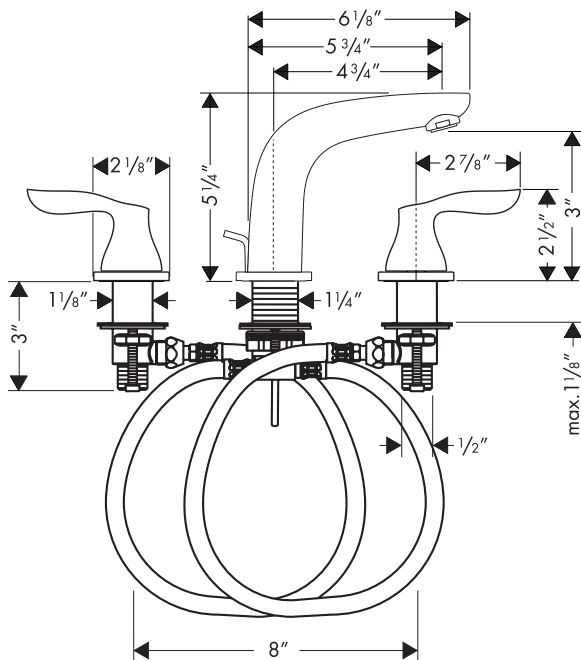

Solaris E Widespread Lavatory Faucet

04169XX0

Product Features

- Lever handles
- Solid brass
- 90° Ceramic cartridges
- Flexible connection hoses accommodate a variety of installations
- 2.2 gpm max.
- Includes pop-up drain

Code Compliance

This unit meets or exceeds the following:

- ADA compliant

Available Finishes

Chrome	04169000
Brushed Nickel	04169820
Polished Nickel	04169830

Installation Notes

- Requires 1/2" supply lines

The measurements shown are for reference only.