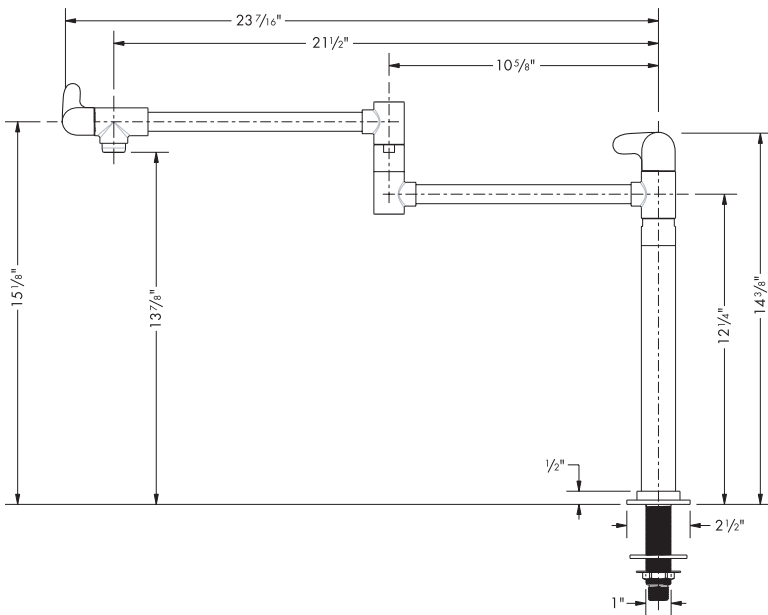

Allegro E Pot Filler, Deck-Mounted

04060XX0

Product Features

- 2.2 gpm
- Cold water only
- 2 ceramic shutoff valves

Available Finishes

Chrome

04060000

Steel Optik

04060860

Installation Notes

- Requires 1/2" NPSM connection hose
- Allow sufficient space for escutcheon

The measurements shown are for reference only.

Products and specifications shown are subject to change without notice.

Specification sheet revised 4/2008

hansgrohe