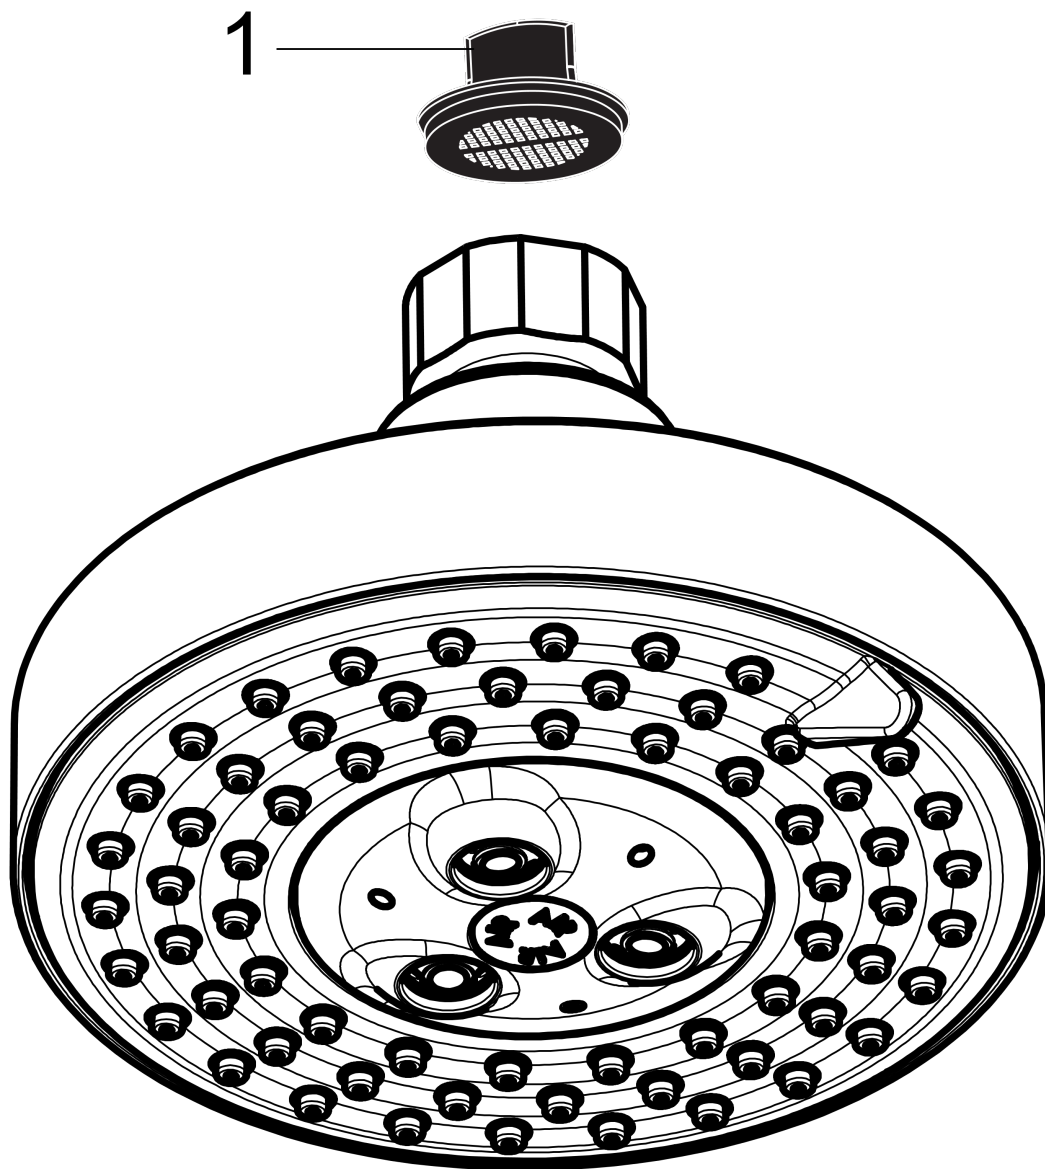

Raindance S
Showerhead 150 3-Jet, 1.75 GPM
 Finishes : **chrome** Part no. : **04800000**

Description

Features

- 86 no-clog spray channels
- Spray modes: RainAir, BalanceAir, Whirl
- Flow: 1.75 GPM (6.6 L/Min)

Technology

Compliance

Product image

Scale drawing

Raindance S
Showerhead 150 3-Jet, 1.75 GPM
Finishes : **chrome** Part no. : **04800000**

Exploded drawing

Year of production: >05/19

Raindance S
Showerhead 150 3-Jet, 1.75 GPM
 Finishes : **chrome** Part no. : **04800000**