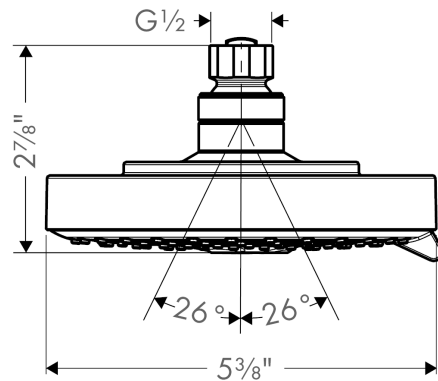

Raindance S
Showerhead 150 3-Jet, 1.75 GPM
 Finishes : **chrome** Part no. : **04800000**

Description

Features

- 86 no-clog spray channels
- Spray modes: RainAir, BalanceAir, Whirl
- Flow: 1.75 GPM (6.6 L/Min)

Technology

Compliance

Product image

Scale drawing

Raindance S
Showerhead 150 3-Jet, 1.75 GPM
Finishes : **chrome** Part no. : **04800000**

Exploded drawing

Year of production: >05/19

Raindance S
Showerhead 150 3-Jet, 1.75 GPM
 Finishes : **chrome** Part no. : **04800000**