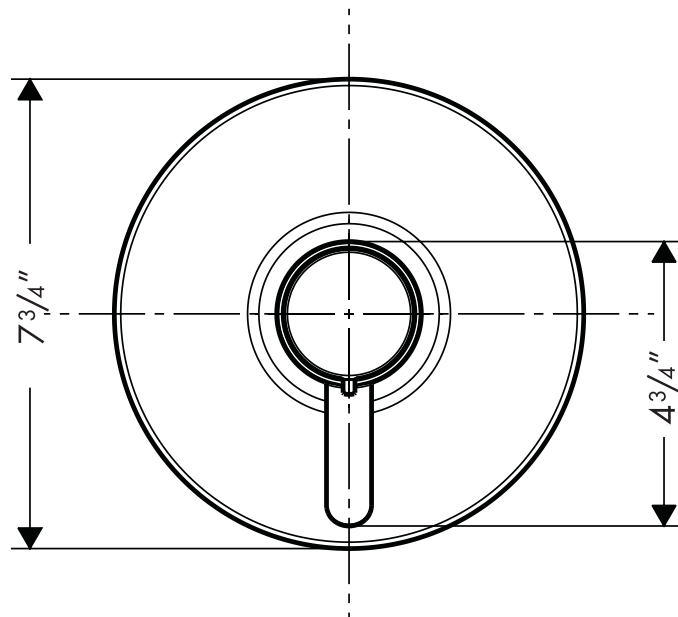

Trim, Focus™ ThermoBalance™ I

31735001

Available in Chrome

Product Specification

Thermostatic temperature control
Independent temperature and volume control
100° safety stop
High temperature limit stop may be reset to comply with local plumbing codes
Set your preferred water temperature
Up to 9.5 gpm @ 44 psi
Requires rough 06622000, 06621000, 06300000, or 06301000