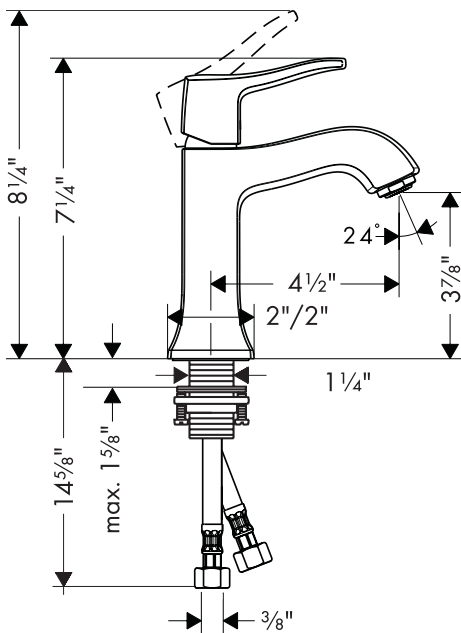

Metris C Single Control Lavatory Faucet

31077XX1

**ECO
RIGHT**

Product Features

- 1.5 gpm
- Classic styling
- Lever handle
- Ceramic cartridge
- 3/8" supply hoses
- No drain or pull rod

Available Finishes

Chrome	31077001
Oil Rubbed Bronze	31077621
Brushed Nickel	31077821
Polished Nickel	31077831
Rubbed Bronze	31077921

Optional Accessories

Grid drain	06400XX0
------------	----------

The measurements shown are for reference only.

Products and specifications shown are subject to change without notice.

Specification sheet revised 4/2009