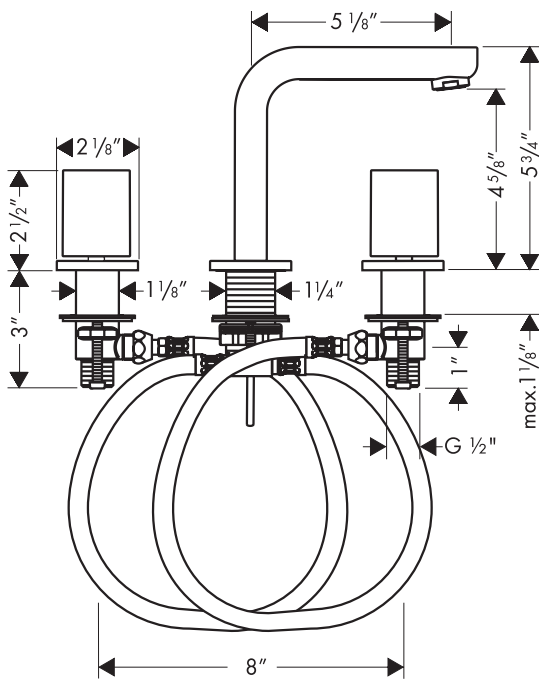

## Product Features

- Full handles
- 90° Ceramic cartridges
- Flexible connecting hoses accommodate a variety of installations
- 1.5 gpm max.
- Includes pop-up drain

## Installation Notes

- Requires 1/2" supply lines

The measurements shown are for reference only.

Products and specifications shown are subject to change without notice.

Specification sheet revised 5/2009