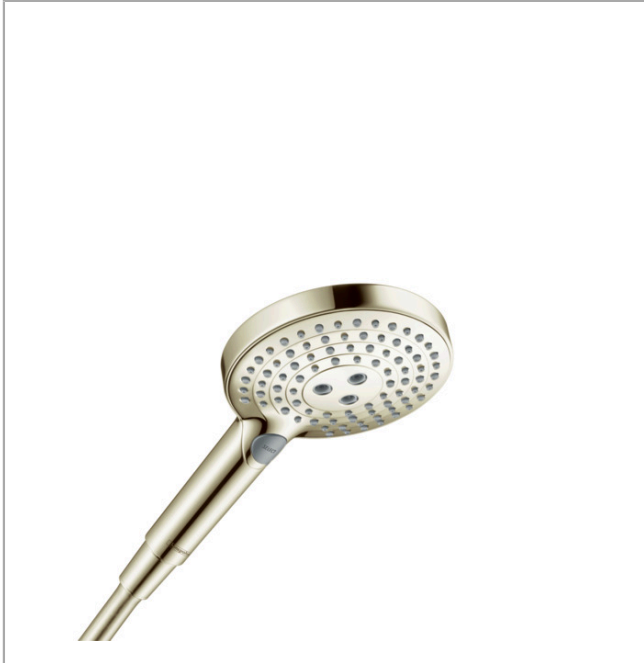

Raindance Select S
Handshower 120 3-Jet PowderRain, 2.5 GPM
 Finishes : **polished nickel** Part no. : **26037831**

Description

Features

- Spray modes: PowderRain, Rain, Whirl
- Select button for comfortable alternation of spray modes
- Flow: 2.5 GPM (9.5 L/Min)

Item details

List Price \$ 199.00

Technology

Compliance

Product image

Scale drawing