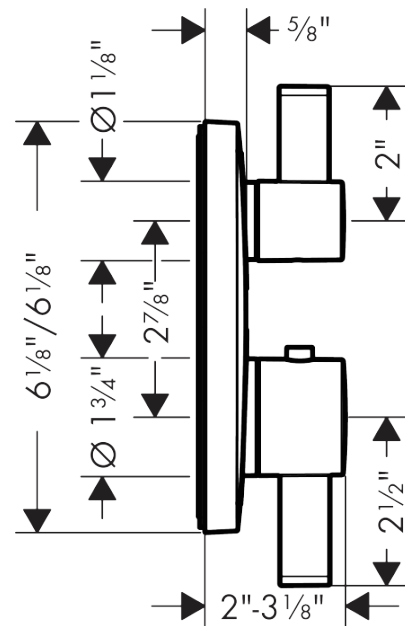

**Ecostat E**  
**Thermostatic Trim with Volume Control**  
 Finishes : **chrome** Part no. : **15707001**

**Description**

**Features**

- Volume control for 1 outlet
- Flow: 6.0 GPM (22.7 L/Min)
- Thermostatic cartridge, Ceramic cartridge
- Anti-scald 100° safety stop
- Optimized for water-efficient shower products

**Item details**

List Price \$ 515.00

**Compliance**

**Product image**

**Scale drawing**

**Ecostat E**  
**Thermostatic Trim with Volume Control**  
 Finishes : **chrome**    Part no. : **15707001**

Exploded drawing

Year of production: >07/18

**Ecostat E**  
**Thermostatic Trim with Volume Control**  
 Finishes : **chrome** Part no. : **15707001**

## Spare parts list

Year of production: >07/18

Pos.	Description	Part no.	Price	PU
1	handle fixing set	95843000	-	1
2	hollow set screw M4x5	92846000	-	1
3	adapter for handle	95252000	-	1
4	O-ring 44x4	98471000	-	1
5	O-ring 30x5	98153000	-	1
6	sleeve	92216000	-	1
7	sleeve	96446000	-	1
8	holder for escutcheon	98793000	-	1
9	set of fixing screws	96454000	-	1
10	nut	98913000	-	1
11	thermostat cartridge	98282000	-	1
12	O-ring 25x2,5	92146000	-	1
13	O-ring 25x1,5	98146000	-	1
14	O-ring 20x1,5	98197000	-	1
15	shut off unit right closing	94009000	-	1
16	O-ring 36x2	98156000	-	1
17	set of screws	96525000	-	1
18	O-ring 16x2	98133000	-	1
19	noise reduction	94073000	-	1
20	set of non return valves DW 15	97350000	-	1
21	escutcheon 155 / 155 mm	92278001	-	1
22	extension 22 mm	15597000	-	1
23	compensation set 1°	95521000	-	1
24	extension 25 mm	13595000	-	1
25	set of fixing screws	97747000	-	1