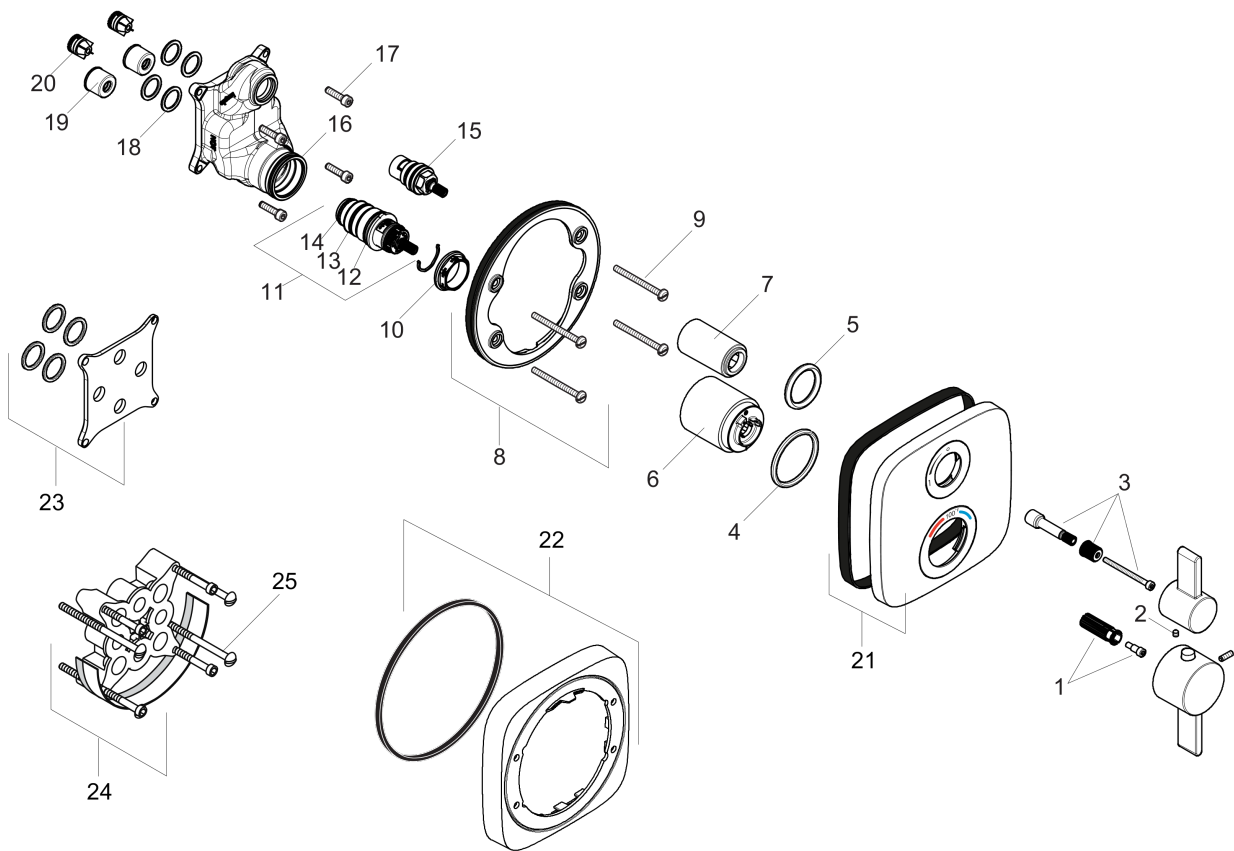

**Ecostat E**  
**Thermostatic Trim with Volume Control**  
 Finishes : **chrome** Part no. : **15707001**

**Description**

**Features**

- Volume control for 1 outlet
- Flow: 6.0 GPM (22.7 L/Min)
- Thermostatic cartridge, Ceramic cartridge
- Anti-scald 100° safety stop
- Optimized for water-efficient shower products

**Item details**

List Price \$ 515.00

**Compliance**

**Product image**

**Scale drawing**

**Ecostat E**  
**Thermostatic Trim with Volume Control**  
 Finishes : **chrome**    Part no. : **15707001**

Exploded drawing

Year of production: >07/18

**Ecostat E**  
**Thermostatic Trim with Volume Control**  
 Finishes : **chrome** Part no. : **15707001**

## Spare parts list

Year of production: >07/18

Pos.	Description	Part no.	Price	PU
1	handle fixing set	95843000	-	1
2	hollow set screw M4x5	92846000	-	1
3	adapter for handle	95252000	-	1
4	O-ring 44x4	98471000	-	1
5	O-ring 30x5	98153000	-	1
6	sleeve	92216000	-	1
7	sleeve	96446000	-	1
8	holder for escutcheon	98793000	-	1
9	set of fixing screws	96454000	-	1
10	nut	98913000	-	1
11	thermostat cartridge	98282000	-	1
12	O-ring 25x2,5	92146000	-	1
13	O-ring 25x1,5	98146000	-	1
14	O-ring 20x1,5	98197000	-	1
15	shut off unit right closing	94009000	-	1
16	O-ring 36x2	98156000	-	1
17	set of screws	96525000	-	1
18	O-ring 16x2	98133000	-	1
19	noise reduction	94073000	-	1
20	set of non return valves DW 15	97350000	-	1
21	escutcheon 155 / 155 mm	92278001	-	1
22	extension 22 mm	15597000	-	1
23	compensation set 1°	95521000	-	1
24	extension 25 mm	13595000	-	1
25	set of fixing screws	97747000	-	1