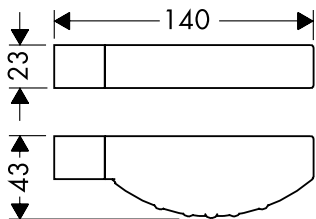

Montageanleitung

Cassette'C
28678000

Cassette'D **Cassette**
28664000 **U-88**
28689000 28675000

hangrohe

hansgrohe