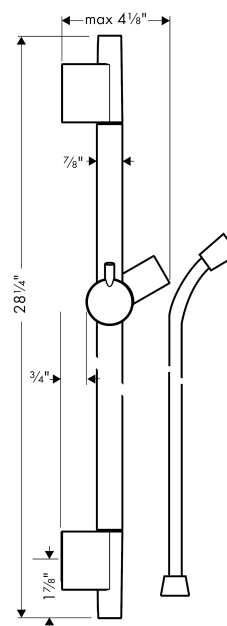

Unica

Unica S Wallbar, 24"

Finishes : **chrome** Part no. : **28632000**

Description

Features

- Angle-adjustable holder pivots left and right, slides easily and locks in place

Item details

List Price \$ 173.00

Compliance

Product image

Scale drawing

Unica
Unica S Wallbar, 24"

Finishes : **chrome** Part no. : **28632000**

Exploded drawing

Year of production: >04/05

Unica

Unica S Wallbar, 24"

Finishes : **chrome** Part no. : **28632000**

Spare parts list

Year of production: >04/05

Pos.	Description	Part no.	Price	PU
1	cover	97709000	-	1
2	support, assy	97651000	-	1
3	tile-matching-disk	97450000	-	1
4	wall support	96275000	-	1
5	mounting set	96179000	-	1
6	shower hose Isiflex'B 1,60 m	28276000	-	1