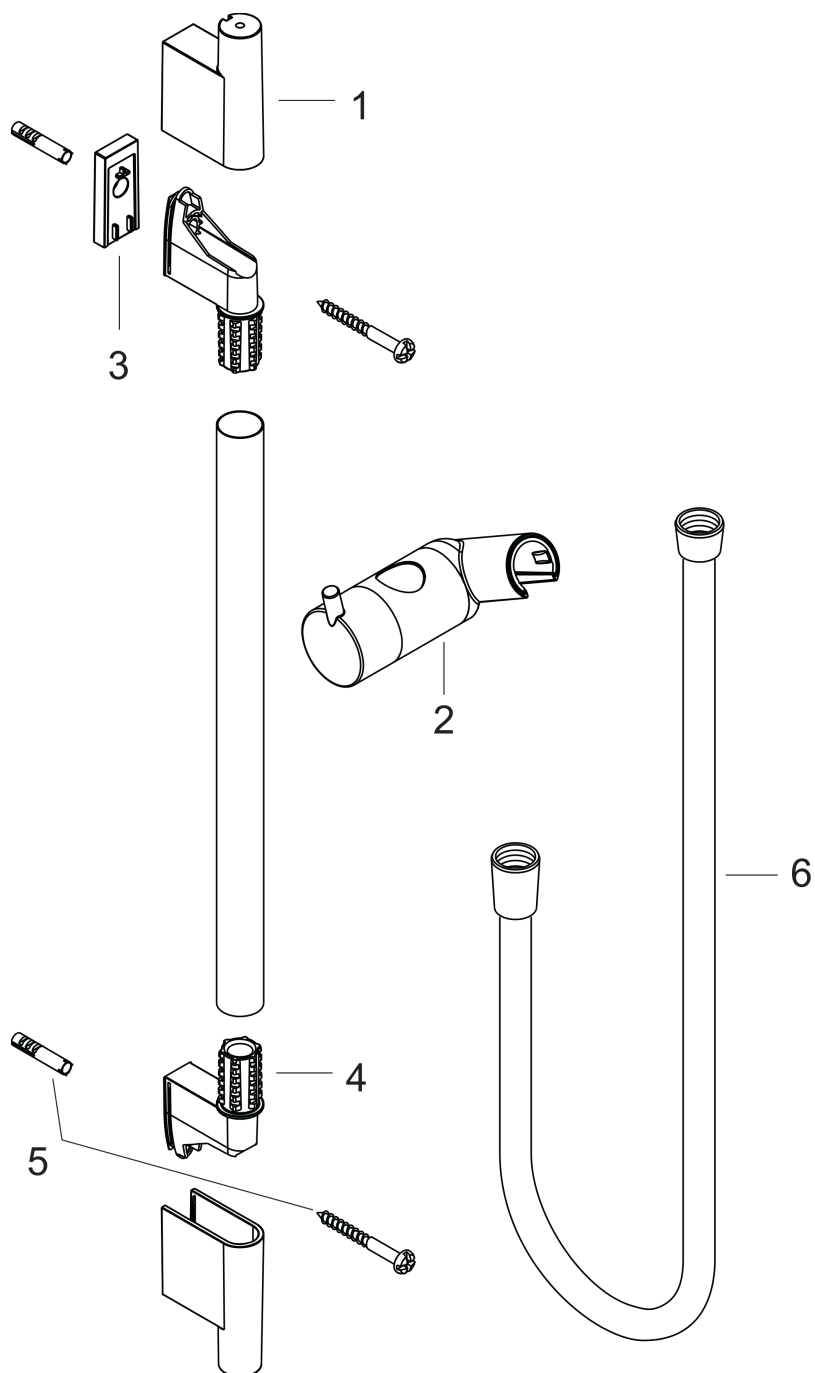

Unica

Unica S Wallbar, 24"

Finishes : **chrome** Part no. : **28632000**

Description

Features

- Angle-adjustable holder pivots left and right, slides easily and locks in place

Item details

List Price \$ 173.00

Compliance

Product image

Scale drawing

Unica
Unica S Wallbar, 24"

Finishes : **chrome** Part no. : **28632000**

Exploded drawing

Year of production: >04/05

Unica

Unica S Wallbar, 24"

Finishes : **chrome** Part no. : **28632000**

Spare parts list

Year of production: >04/05

Pos.	Description	Part no.	Price	PU
1	cover	97709000	-	1
2	support, assy	97651000	-	1
3	tile-matching-disk	97450000	-	1
4	wall support	96275000	-	1
5	mounting set	96179000	-	1
6	shower hose Isiflex'B 1,60 m	28276000	-	1