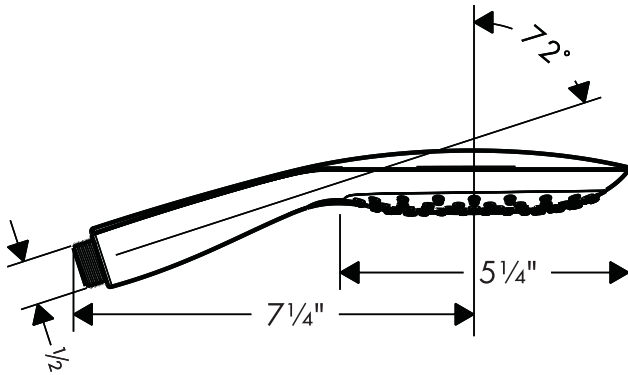

PuraVida 150 AIR 3-Jet Handshower

28557XX1

AIR
POWER

QUICLEAN

Product Features

- 2.5 gpm
- Oversized spray face
- Quiclean™ cleaning system
- Three spray modes: RainAIR, CaresseAIR, MixAIR
- EasyClick button for easy change of spray modes

Available Finishes

Chrome	28557001
White/Chrome	28557401

The measurements shown are for reference only.

Products and specifications shown are subject to change without notice.

Specification sheet revised 7/2009