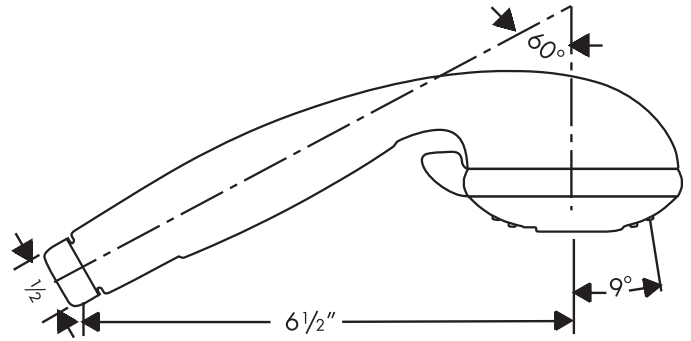

Croma™ 3-Jet Handshower

28573XX1

Available in Chrome (00), Brushed Nickel (82)

Product Specification

- Rubit™ cleaning system
- 3 spray modes
 - full, massage, mono
- 40 no-clog spray channels
- 2.5 gpm

hansgrohe