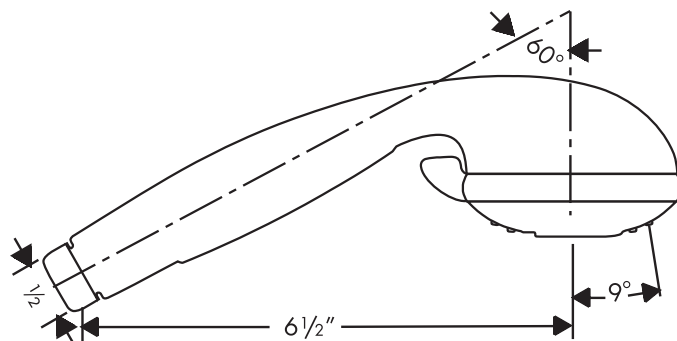

Croma™ 2-Jet Handshower

28570XX1

Available in Chrome (00), Brushed Nickel (82)

Product Specification

Rubit™ cleaning system

2 spray modes: full, massage

40 no-clog spray channels

2.5 gpm