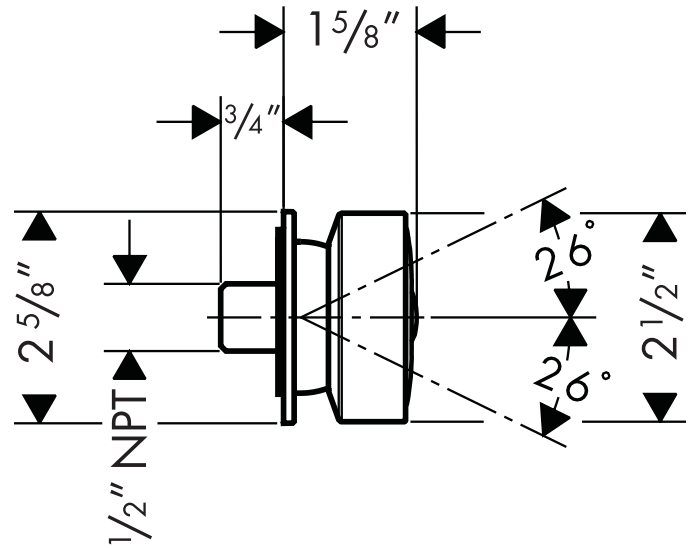

# Bodyvette Square Bodyspray 28469XX1

Available in Chrome (00), Oil Rub Bronze (62), Steel (80), Brushed Nickel (82), Polished Nickel (83)

## Product Specification

Rubit™ cleaning system

Adjustable spray angle

1/2" female NPT inlet – requires 1/2" NPT male nipple, recessed 3/8" behind the surface of the finished wall

1.6 gpm